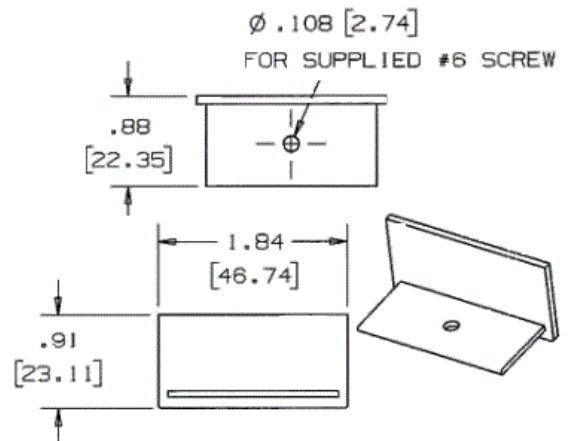

## Ordering Information

Description	Material	UPC Number	Catalog Number
Blank End Fitting	Anodized Aluminum	783585110639	HBLALU2010B

## Specifications

Height	0.91"
Width	1.84"
Length	1.25"

## Online Resources

Customer Use Drawing  
eCatalog  
Installation Instructions

Dimensions in Inches (mm)

Hubbell Wiring Device-Kellems • Hubbell Incorporated (Delaware) • 40 Waterview Drive • Shelton, CT 06484