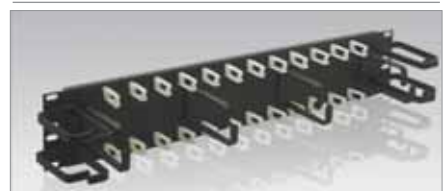

### Save with ICC™

ICC offers a wide selection of cable management panels that are constructed of 16 gauge CRS steel that are designed to withstand rigorous usage for long lasting use

**Metal Ring Panel**  
**ICCMSCMP31**  
 1.75" H x 19" W, 1 rack mount space  
 • 2 vertical and 4 horizontal rings  
 • Includes #12 rack screws

**Metal Ring Panel**  
**ICCMSCMP32**  
 3.5" H x 19" W, 1 rack mount space  
 • 4 vertical and 4 horizontal rings  
 • Includes #12 rack screws

**Metal Interbay Panel**  
**ICCMSCMP51**  
 1.75" H x 19" W, 1 rack mount space  
 • 5 horizontal rings  
 • Includes #12 rack screws

**Metal Interbay Panel**  
**ICCMSCMP52**  
 1.75" H x 19" W, 1 rack mount space  
 • 5 horizontal rings  
 • Includes #12 rack screws

**Metal Ring Panel with Routing Clips**  
**ICCMSCMP41**  
 1.75" H x 19" W, 1 rack mount space  
 • 2 vertical rings with 24 routing clips  
 • Includes #12 rack screws

ICC offers **Velcro® cable ties that make cable management and color-coding easy and quick.** With numerous components and applications running simultaneously within a cabling system, labeling and color-coding need to be implemented. Velcro cable ties are designed with a slot to facilitate fastening around cables almost anywhere with security, but doesn't clinch too tightly. Available in 8" and 12" lengths, and in different colors. **Also NEW bulk Velcro® cable tie rolls are available allowing contractors to cut to custom lengths!**