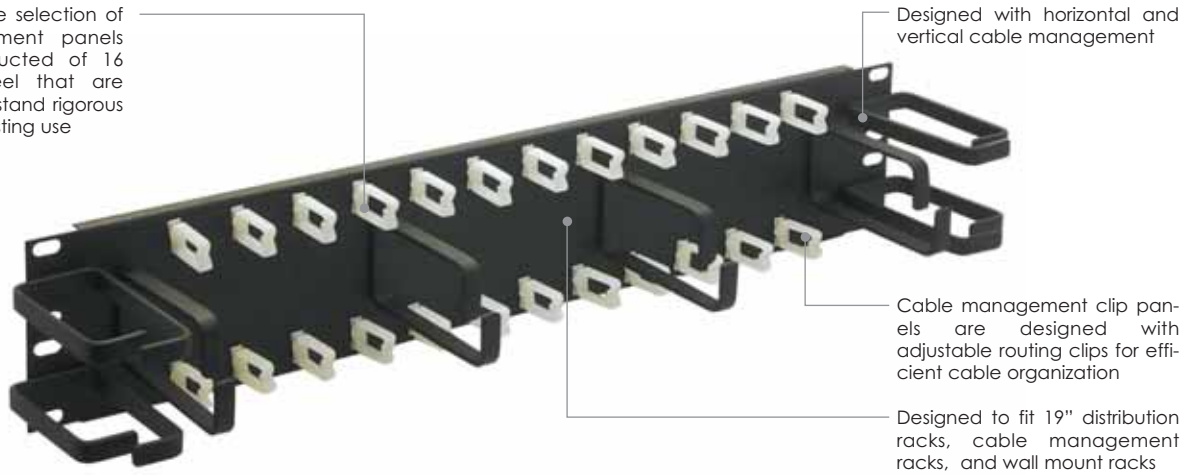

# Structured Cabling Solutions

Premium Products | Proven Performance | Competitive Prices...ICC

### Save with ICC™

ICC offers a wide selection of cable management panels that are constructed of 16 gauge CRS steel that are designed to withstand rigorous usage for long lasting use

**Metal Ring Panel**  
**ICCMSCMP31**  
 1.75" H x 19" W, 1 rack mount space  
 • 2 vertical and 4 horizontal rings  
 • Includes #12 rack screws