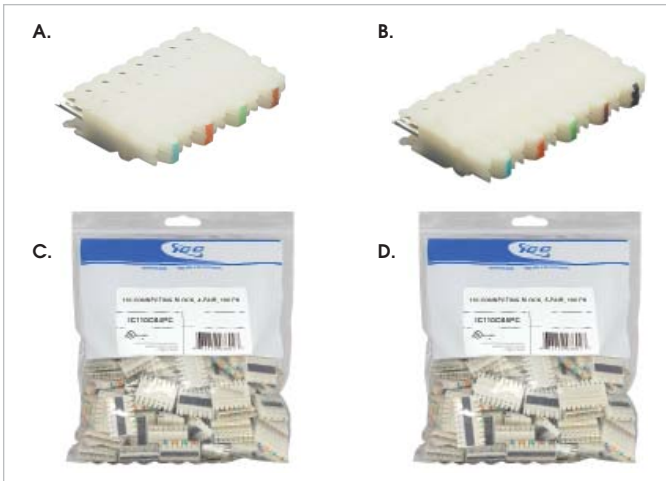

COMMERCIAL  
RESIDENTIAL  
COPPER  
FIBER  
STRUCTURED  
CABLING  
SOLUTIONS

# CATALOG

**110 CONNECTING BLOCKS**

- Works with 110 wiring blocks
- Supports Category 5e data
- Terminate with 22~26 AWG solid or stranded wires
- Color coded for easy termination

PART NO.	DESCRIPTION	CARTON
A. IC110CB4PR	4-Pair, 10 pcs.	300
B. IC110CB5PR	5-Pair, 10 pcs.	320
C. IC110CB4PC	4-Pair, 100 pcs. <b>VALUEPACK</b>	
D. IC110CB5PC	5-Pair, 100 pcs. <b>VALUEPACK</b>	

**110 RETENTION CAP**

- Secures and protects terminated wires
- Works with 110 connecting blocks and patch panels
- 50 pieces per bag

PART NO.	DESCRIPTION	CARTON
IC110TC450	4 Conductor, 2-Pair, 110 retention cap, 50 pcs.	400

**CABLE MANAGEMENT SPOOLS**

- Wall mounts to help retain and guide cable
- 10 pieces per bag

PART NO.	DESCRIPTION	CARTON
A. ICACSWDS20	Spool with built-in wood screw, 10 pcs.	30
B. ICACSWDS10	Spool without screw, 10 pcs.	30