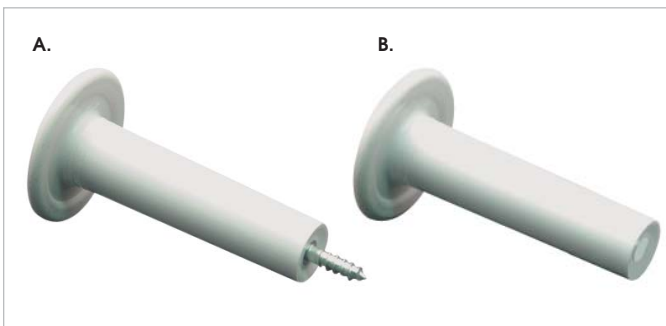

# CATALOG

**110 CONNECTING BLOCKS**

- Works with 110 wiring blocks
- Supports Category 5e data
- Terminate with 22~26 AWG solid or stranded wires
- Color coded for easy termination

PART NO.	DESCRIPTION	CARTON
A. IC110CB4PR	4-Pair, 10 pcs.	300
B. IC110CB5PR	5-Pair, 10 pcs.	320
C. IC110CB4PC	4-Pair, 100 pcs. <b>VALUEPACK</b>	
D. IC110CB5PC	5-Pair, 100 pcs. <b>VALUEPACK</b>	

**110 RETENTION CAP**

- Secures and protects terminated wires
- Works with 110 connecting blocks and patch panels
- 50 pieces per bag

PART NO.	DESCRIPTION	CARTON
IC110TC450	4 Conductor, 2-Pair, 110 retention cap, 50 pcs.	400

**CABLE MANAGEMENT SPOOLS**

- Wall mounts to help retain and guide cable
- 10 pieces per bag

PART NO.	DESCRIPTION	CARTON
A. ICACSWDS20	Spool with built-in wood screw, 10 pcs.	30
B. ICACSWDS10	Spool without screw, 10 pcs.	30