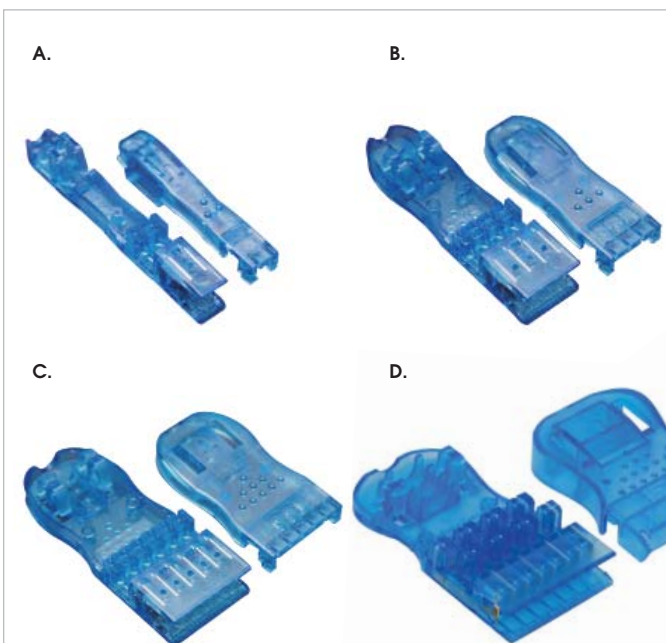

# CATALOG

**110 CONNECTING BLOCKS**

- Works with 110 wiring blocks
- Supports Category 5e data
- Terminate with 22~26 AWG solid or stranded wires
- Color coded for easy termination

PART NO.	DESCRIPTION	CARTON
A. IC110CB4PR	4-Pair, 10 pcs.	300
B. IC110CB5PR	5-Pair, 10 pcs.	320
C. IC110CB4PC	4-Pair, 100 pcs. <b>VALUEPACK</b>	
D. IC110CB5PC	5-Pair, 100 pcs. <b>VALUEPACK</b>	

**110 RETENTION CAP**

- Secures and protects terminated wires
- Works with 110 connecting blocks and patch panels
- 50 pieces per bag

PART NO.	DESCRIPTION	CARTON
IC110TC450	4 Conductor, 2-Pair, 110 retention cap, 50 pcs.	400

**CABLE MANAGEMENT SPOOLS**

- Wall mounts to help retain and guide cable
- 10 pieces per bag

PART NO.	DESCRIPTION	CARTON
A. ICACSWDS20	Spool with built-in wood screw, 10 pcs.	30
B. ICACSWDS10	Spool without screw, 10 pcs.	30