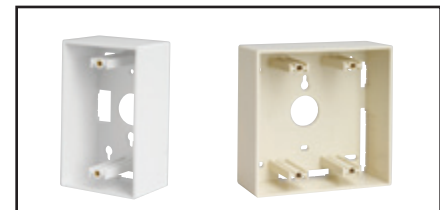

Faceplates

Description	Belden Part Number	
	Almond	Elec. White
KeyConnect Faceplates		
1-port, with ID Windows, Single-gang	AX103922	AX102660
2-port, with ID Windows, Single-gang	AX103923	AX102655
4-port, with ID Windows, Single-gang	AX102248	AX102249
6-port, with ID Windows, Single-gang	AX102250	AX102251
6-port, with ID Windows, Double-gang	AX102670	AX102671
12-port, with ID Windows, Double-gang	AX102256	AX102257
Single-gang Back Box, 1.89 in.	AX104127	AX102657
Double-gang Back Box, 1.89 in.	AX104130	AX104131

Contact Customer Service for other colors and configurations.

Description	Belden Part Number
KeyConnect Stainless Steel Faceplates with ID Windows	
1-Port, with ID Windows, Single-gang	AX104230
2-Port, with ID Windows, Single-gang	AX104231
4-Port, with ID Windows, Single-gang	AX104232
6-Port, with ID Windows, Single-gang	AX104233
4-Port, with ID Windows, Double-gang	AX104479
6-Port, with ID Windows, Double-gang	AX104480
12-Port, with ID Windows, Double-gang	AX104234
KeyConnect Wall Mount Phone Plates	
Stainless Steel, Recessed Port	AX104126
Elec. White Plastic, Recessed Port	AX102902

AX102655, KeyConnect Single-gang, 2-port Faceplate, Electrical White

AX102256, KeyConnect Double-gang, 12-port Faceplate, Almond

AX102657, KeyConnect Single-gang Back Box, Electrical White and AX104130, KeyConnect Double-gang Back Box, Almond