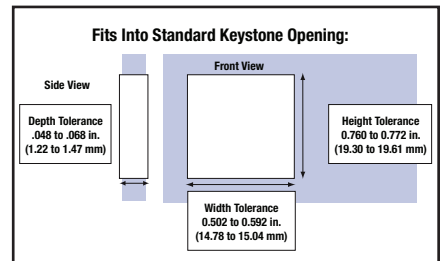

Modules and Accessories

KeyConnect modular UTP, fiber and coax modules snap easily into KeyConnect Faceplates and MediaFlex outlets to suit any voice, data, video or multimedia application including Belden 10GX, fiber-to-the-desk and high-definition video. They provide optimum performance, density and durability, and are easily removed with the release tool for reconfigurations.

Features & Benefits

- KeyConnect Modules are available in UTP, coax and fiber to suit any multimedia application and are compact in size to optimize network connectivity density
- KeyConnect Modular Jacks are available in 10GX, CAT6+, and CAT5E to suit any network performance level
- KeyConnect LC Duplex Adapter Module (multimode) includes high-quality phosphor bronze sleeve – provides low insertion loss and excellent durability
- KeyConnect LC Duplex Adapter Module (single-mode) includes high-quality ceramic sleeve – provides precise alignment and long term durability
- All Modules can be easily snapped into faceplates and adapters or in simple sheet metal cut-outs for installation in custom-built devices

Physical and Mechanical Characteristics

- Multimode LC module: beige and aqua adapters with phosphor bronze sleeve
- Single-mode LC module: blue adapter with ceramic sleeve
- ST Compatible MM/SM: metal adapter with ceramic sleeve
- Materials: Fire-retardant plastic UL94V-0
- Colors: Almond, electrical white and black

Packaging

- KeyConnect Modular Jacks
  - Individually packaged
- KeyConnect Multimedia Modules
  - 10 units in a clear plastic bag
- KeyConnect Blank Inserts
  - 10 units in a clear plastic bag