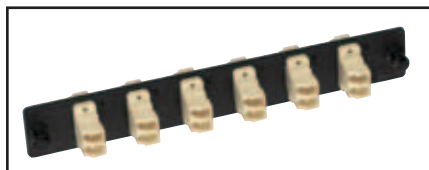

## FiberExpress Patch Panels (continued) Optical Fiber Adapter Strips and Accessories

AX101729, Adapters loaded with 6 LC Duplex

AX100094, Adapters loaded with 3 SC Duplex

AX100066, Blank Strip

A0649869, Optical Fiber Splice Organizer Kits and Trays

### Optical Fiber Adapter Strips

Universal Optical Fiber Adapter Strips are pre-loaded with six (single density) or 12 (double density) adapter sleeves. Two types of adapter sleeves are available: Phosphor Bronze and Zirconia Ceramic. Adapter sleeves are used as

the connecting interface between two optical fiber connectors.

A **Blank Adapter Strip** is also available and can be used with any FiberExpress Patch Panel to fill in unused adapter strip openings.

| Description | Belden Part Number         |                               |
|-------------|----------------------------|-------------------------------|
|             | Phosphor Bronze, Multimode | Zirconia Ceramic, Single-mode |