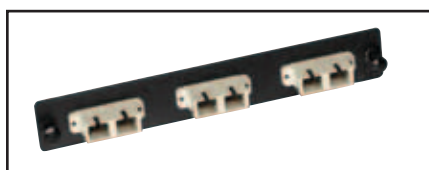

## FiberExpress Patch Panels (continued) Optical Fiber Adapter Strips and Accessories

AX101729, Adapters loaded with 6 LC Duplex

AX100094, Adapters loaded with 3 SC Duplex

AX100066, Blank Strip

A0649869, Optical Fiber Splice Organizer Kits and Trays

### Optical Fiber Adapter Strips

Universal Optical Fiber Adapter Strips are pre-loaded with six (single density) or 12 (double density) adapter sleeves. Two types of adapter sleeves are available: Phosphor Bronze and Zirconia Ceramic. Adapter sleeves are used as

the connecting interface between two optical fiber connectors.

A **Blank Adapter Strip** is also available and can be used with any FiberExpress Patch Panel to fill in unused adapter strip openings.

| Description | Belden Part Number         |                               |
|-------------|----------------------------|-------------------------------|
|             | Phosphor Bronze, Multimode | Zirconia Ceramic, Single-mode |