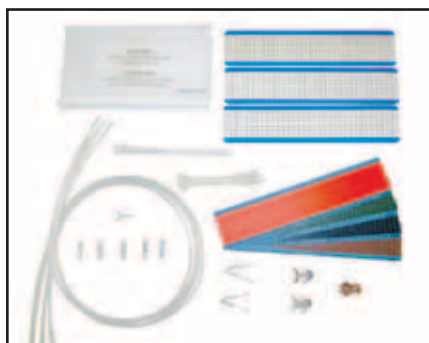

## FiberExpress Patch Panels (continued) Optical Fiber Adapter Strips and Accessories

AX101729, Adapters loaded with 6 LC Duplex

AX100094, Adapters loaded with 3 SC Duplex

AX100066, Blank Strip

A0649869, Optical Fiber Splice Organizer Kits and Trays

### Optical Fiber Adapter Strips

Universal Optical Fiber Adapter Strips are pre-loaded with six (single density) or 12 (double density) adapter sleeves. Two types of adapter sleeves are available: Phosphor Bronze and Zirconia Ceramic. Adapter sleeves are used as

the connecting interface between two optical fiber connectors.

A **Blank Adapter Strip** is also available and can be used with any FiberExpress Patch Panel to fill in unused adapter strip openings.

| Description | Belden Part Number         |                               |
|-------------|----------------------------|-------------------------------|
|             | Phosphor Bronze, Multimode | Zirconia Ceramic, Single-mode |