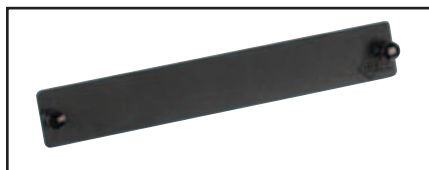

## FiberExpress Patch Panels (continued) Optical Fiber Adapter Strips and Accessories

AX101729, Adapters loaded with 6 LC Duplex

AX100094, Adapters loaded with 3 SC Duplex

AX100066, Blank Strip

A0649869, Optical Fiber Splice Organizer Kits and Trays

### Optical Fiber Adapter Strips

Universal Optical Fiber Adapter Strips are pre-loaded with six (single density) or 12 (double density) adapter sleeves. Two types of adapter sleeves are available: Phosphor Bronze and Zirconia Ceramic. Adapter sleeves are used as

the connecting interface between two optical fiber connectors.

A **Blank Adapter Strip** is also available and can be used with any FiberExpress Patch Panel to fill in unused adapter strip openings.

| Description | Belden Part Number         |                               |
|-------------|----------------------------|-------------------------------|
|             | Phosphor Bronze, Multimode | Zirconia Ceramic, Single-mode |