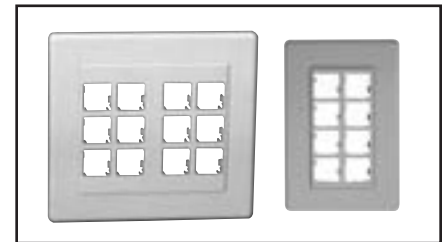

Ordering Information

Description	Belden Part Number
-------------	--------------------

Interface Plate

Interface Plate, Flush	
Interface Plate, Flush, 2-port, Gray	AX101431
Interface Plate, Flush, 2-port, Almond	AX101432
Interface Plate, Flush, 2-port, White	AX101433
Interface Plate, Flush, 2-port, Black	AX101434
Interface Plate, Flush, 4-port, Gray	AX101435
Interface Plate, Flush, 4-port, Almond	AX101436
Interface Plate, Flush, 4-port, White	AX101437
Interface Plate, Flush, 4-port, Black	AX101438
Interface Plate, Flush, 6-port, Gray	AX101439
Interface Plate, Flush, 6-port, Almond	AX101440
Interface Plate, Flush, 6-port, White	AX101441
Interface Plate, Flush, 6-port, Black	AX101442

MDVO Faceplate

MDVO Faceplate Flush	
MDVO Faceplate, Flush, 1-port, Single-gang, Gray	A0405255
MDVO Faceplate, Flush, 1-port, Single-gang, Almond	A0405256
MDVO Faceplate, Flush, 1-port, Single-gang, White	A0405257
MDVO Faceplate, Flush, 1-port, Single-gang, Black	A0405258
MDVO Faceplate, Flush, 8-port, Single-gang, Gray	A0405294
MDVO Faceplate, Flush, 8-port, Single-gang, Almond	A0405295
MDVO Faceplate, Flush, 8-port, Single-gang, White	A0405296
MDVO Faceplate, Flush, 8-port, Single-gang, Black	A0405298
MDVO Faceplate, Flush, 12-port, Double-gang, Gray	A0620806
MDVO Faceplate, Flush, 12-port, Double-gang, Almond	A0620807
MDVO Faceplate, Flush, 12-port, Double-gang, White	A0620808
MDVO Faceplate, Flush, 12-port, Double-gang, Black	A0620809

MDVO Angled Entry Faceplate

MDVO Angled Entry Faceplate, 4-port, Gray	A0645267
MDVO Angled Entry Faceplate, 4-port, Almond	A0645268
MDVO Angled Entry Faceplate, 4-port, White	A0645269
MDVO Angled Entry Faceplate, 4-port, Black	A0645270

AX101431 Interface Plate, 2-port, shown here with modules

AX101438 Interface Plate, 4-port, with modules and AX101441 Interface Plate, 6-port with modules

A0405257 MDVO Faceplate, 1-port

A0620807 MDVO Faceplate, 12-port
A0405294 MDVO Faceplate, 8-port