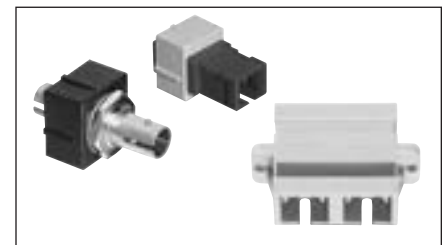

A0407010 MDVO ST Compatible Fiber Module
A0407005 MDVO SC Fiber Module
A0649254 SC Duplex Adapter