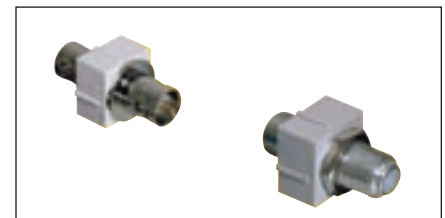

A0406997 MDVO BNC Coaxial Module
A0406999 MDVO Video F Coaxial Module