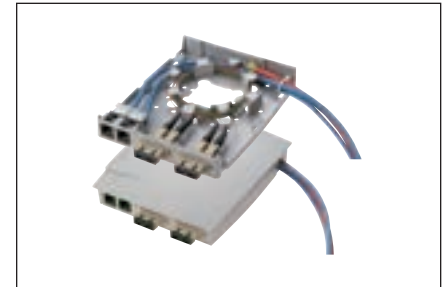

## Workstation Outlets (continued) Multimedia Outlet Boxes and Modules

The MDVO Multimedia Outlet Box brings unique versatility for multimedia work area installations. The box design provides cable management and helps maintain cable bend radius. The outlet box's low profile design and side-entry offers better protection for patch cords. The outlet box can accept up to six EZ-MDVO, MDVO-Style Jacks or MDVO Multimedia Modules or three SC Duplex adapters. The MDVO Multimedia Outlet Box can be mounted directly on the wall or attached to standard electrical boxes. Included with the MDVO Multimedia box are three SC Duplex Mounting bezels and three MDVO Adapters.

MDVO Multimedia Modules address audio/video and fiber applications. Fiber modules are available for LC Duplex, SC Simplex, SC Duplex and ST Compatible for multimode and single-mode connections. The SC Duplex Adapter is a fiber adapter sleeve with flanges that mounts into the SC Duplex mounting bezel (included in the MDVO Multimedia Outlet box). Audio/video modules are available for SVHS, RCA, BNC and Video F connection.