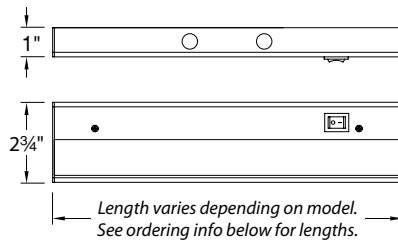

BA-LED

LEDme® Light Bar

Fixture Type:

Catalog Number:

Project: _____

Location: _____

PRODUCT DESCRIPTION

Bringing out the best in bold, eye-catching residential, retail and commercial displays, LEDme® Light Bars are ideal for counters and cabinets. Thermally efficient, these fixtures are crafted for illuminating heat sensitive perishables and color sensitive apparel, artwork and collectibles.

FEATURES

- True 1" profile
- Available in 5 lengths
- Each light bar includes one "I" connector
- On center spacing of LEDs is maintained when 2 or more light bars are connected with an "I" connector
- Minimal hardware at ends gives the look of one continuous run
- Free of projected heat, UV and IR radiation
- 50,000 hour rated life
- 5 year WAC Lighting product warranty

SPECIFICATIONS

Construction: Extruded aluminum body with acrylic lens.

Power: Integral driver. 120VAC 60Hz input.

Light Source: Includes 2900K LEDs. CRI: 85. Replacement modules available.

Finish: Abrasion resistant Bronze (BB), Satin Nickel (SN) and White (WT) powder coat.

Standards: UL & CUL Listed.

FIXTURE PERFORMANCE

Model #	Lumens	Watts	Efficacy
BA-LED2	127	3.6	35.3 Lm/W
BA-LED4	254	6.2	41.0 Lm/W
BA-LED6	396	9.7	40.8 Lm/W
BA-LED8	501	12.7	39.4 Lm/W
BA-LED10	654	15.5	42.2 Lm/W

ACCESSORIES

6' power cord 	BA-PC6-WT	Supplies power in any application.
"I" connector 	BA-I-WT	Interconnection for seamless end to end transitions. One included with each light bar.
Interconnect cable 	BA-IC12-WT 12" BA-IC24-WT 24" BA-IC36-WT 36"	Links two light bars using a single power connection.

ORDER NUMBER

Model #	Length	Finish
BA-LED	2 8"	BB Bronze
	4 12"	SN Satin Nickel
	6 18"	WT White
	8 24"	
	10 30"	

FINISHES

REPLACEMENT MODULES

		RM2X1-30-BA	RM4X1-30-BA
BA-LED2	order	1	
BA-LED4		2	
BA-LED6		1	1
BA-LED8			2
BA-LED10		1	2

BA-LED -

Example: **BA-LED4-SN**

WAC Lighting
www.waclighting.com
Phone (800) 526.2588 • Fax (800) 526.2585

Headquarters/Eastern Distribution Center
615 South Street • Garden City, NY 11530
Phone (516) 515.5000 • Fax (516) 515.5050

Western Distribution Center
168 Brea Canyon Road • City of Industry, CA 91789
Phone (800) 526.2588 • Fax (800) 526.2585