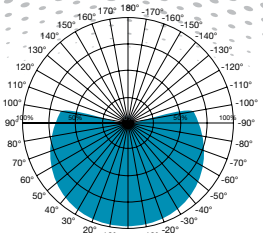

2.5" Reflector

Beam Profile

Beam Angle: 106°

Illumination

Beam Angle: 106°

Ditto 2.5" LED Reflector Lamps

Item Number	Lamp Description	Watts	Volts	CCT	CRI	Lumens	M.O.L. (Inches)	Beam	Life/ Hours	Pack
S9040†	8LEDREFLECTOR/2700K/E26	8	120	2700K	†80	500	4	106	25,000	24/6
S9002†	8LEDREFLECTOR/3000K/E26	8	120	3000K	†80	520	4	106	25,000	24/6
S9041	8LEDREFLECTOR/4000K/E26	8	120	4000K	†80	540	4	106	25,000	24/6
S9042	8LEDREFLECTOR/5000K/E26	8	120	5000K	†80	560	4	106	25,000	24/6