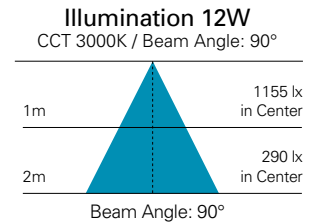

5", 6" LED recessed downlight Retrofit

Applications / Features

- Residential
- Office
- Retail
- Hospitality
- Dimmable
- Wet location listed

5", 6" LED Recessed Downlight Retrofit

Item Number	Lamp Description	Watts	Volts	Base	CCT	CRI	Lumens	M.O.L. (Inches)	Beam	Life/Hours	Pack
S9077†	12WLED/RDL/5-6/120V/DIM	12	120	E26*	3000K	182	800	3 3/8	90	40,000	12/1
S9079†	19WLED/RDL/5-6/120V/DIM	19	120	E26*	3000K	182	1180	3 3/8	90	40,000	12/1

† ENERGY STAR certified.

*GU24 base sold separately, item number: S8999