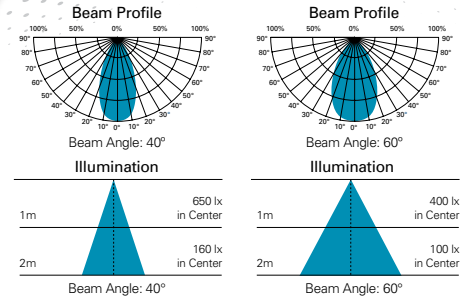

PANEL ARRAY 2.0 LED LAMPS

KolourOne Panel Array 2.0 14W PAR30 long neck LED lamps

Applications / Features

- Indoor residential lighting
- Down lighting
- Display lighting
- Accent lighting
- Dimmable

KolourOne Panel Array 2.0 LED PAR30 Long Neck Lamps

KolourOne
LED TECHNOLOGY

Item Number	Lamp Description	Watts	Volts	CCT	CRI	Lumens	M.O.L. (Inches)	Beam	Life/Hours	Pack
S8947†	14PAR30LN/LED/40/2700K/PA 2.0	14	120	2700K	84	860	4 1/2	40	35,000	12/6
S8948†	14PAR30LN/LED/40/3500K/PA 2.0	14	120	3500K	83	890	4 1/2	40	35,000	12/6
S8949	14PAR30LN/LED/40/5000K/PA 2.0	14	120	5000K	83	930	4 1/2	40	35,000	12/6
S8971†	14PAR30LN/LED/60/2700K/PA 2.0	14	120	2700K	84	860	4 1/2	60	35,000	12/6
S8972†	14PAR30LN/LED/60/3500K/PA 2.0	14	120	3500K	83	890	4 1/2	60	35,000	12/6
S8973	14PAR30LN/LED/60/5000K/PA 2.0	14	120	5000K	83	930	4 1/2	60	35,000	12/6

† ENERGY STAR certified.

Pack: Master 12 / Inner 6/1

KolourOne Panel Array 2.0 14W PAR30 long neck LED lamp, GU24 base

Applications / Features

- Indoor residential lighting
- Down lighting
- Display lighting
- Accent lighting
- Dimmable

KolourOne Panel Array 2.0 LED PAR30 Long Neck Lamp, GU24 Base