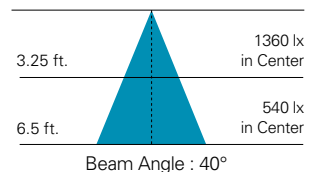

Illumination

Beam Angle : 25°

Illumination

Beam Angle : 40°

Ditto 7W PAR20 LED Lamps

Item Number	Lamp Description	Watts	Volts	CCT	CRI	Lumens	M.O.L. (Inches)	Beam	Life/ Hours	Pack
S9080†	7PAR20/LED/25°/3000K/120/D	7	120	3000K	80	415	3 1/4	25	25,000	12/6
S9081	7PAR20/LED/25°/4000K/120/D	7	120	4000K	80	430	3 1/4	25	25,000	12/6
S9082†	7PAR20/LED/40°/3000K/120/D	7	120	3000K	80	415	3 1/4	40	25,000	12/6
S9083	7PAR20/LED/40°/4000K/120/D	7	120	4000K	80	430	3 1/4	40	25,000	12/6