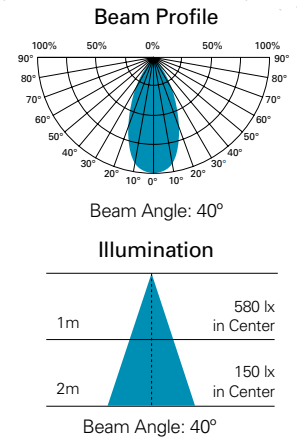

INDOOR/OUTDOOR LED PAR LAMPS

Indoor/Outdoor KolourOne Duo™ 7W PAR20 LED lamp

Applications / Features

- Indoor residential and commercial lighting
- Outdoor security and landscape lighting
- Down lighting
- Display lighting
- Accent lighting
- Dimmable
- IP65 rated

KolourOne Duo PAR20 Indoor/Outdoor LED Lamp