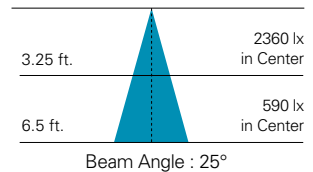

Illumination

Beam Angle : 25°

Illumination

Beam Angle : 40°

Ditto 7W PAR20 LED Lamps

Item Number	Lamp Description	Watts	Volts	CCT	CRI	Lumens	M.O.L. (Inches)	Beam	Life/ Hours	Pack
S9080†	7PAR20/LED/25°/3000K/120/D	7	120	3000K	80	415	3 1/4	25	25,000	12/6
S9081	7PAR20/LED/25°/4000K/120/D	7	120	4000K	80	430	3 1/4	25	25,000	12/6
S9082†	7PAR20/LED/40°/3000K/120/D	7	120	3000K	80	415	3 1/4	40	25,000	12/6
S9083	7PAR20/LED/40°/4000K/120/D	7	120	4000K	80	430	3 1/4	40	25,000	12/6