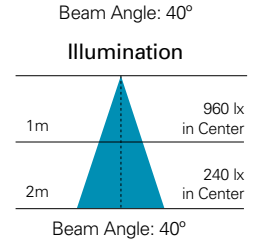

LED DOWNLIGHT RETROFITS

4" LED recessed downlight Retrofit

Applications / Features

- Residential
- Office
- Retail
- Hospitality
- Dimmable
- S8991 Damp location listed
- S9076 Wet location listed

4" LED Recessed Downlight Retrofit

Item Number	Lamp Description	Watts	Volts	Base	CCT	CRI	Lumens	M.O.L. (Inches)	Beam	Life/Hours	Pack
S8991†	9WLED/RDL/4"/120V/DIM	9	120	E26*	3000K	82	650	2 1/2	40	40,000	12/1
S9076†	8WLED/RDL/4"/120V/DIM	8	120	E26*	3000K	82	550	2 5/8	90	40,000	12/1

† ENERGY STAR certified.

*GU10 base sold separately, item number: S9000