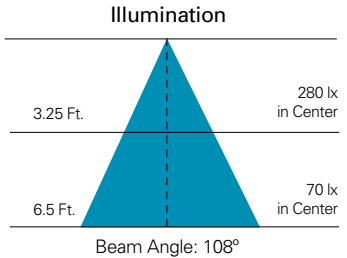

Dimension Warm Tone Dimming R30 LED Lamp

Item Number	Lamp Description	Watts	Volts	CCT	CRI	Lumens	M.O.L. (Inches)	Beam	Life/Hours	Pack
S9025†	12.8R30/LED/2700K	12.8	120	2700K	80	750	5 1/4	108	25,000	12/6
<i>AVAILABLE JULY 2014</i>										
S9073†	7.8R20/LED/2700K	7.8	120	2700K	80	460	3 7/8	108	25,000	12/6
S9101†	16R40/LED/2700K	16	120	2700K	80	1000	6 3/8	108	25,000	12/6

† ENERGY STAR certified.

Pack: Master 12 / Inner 6/1

* Consult Satco or visit www.satco.com for an up to date dimmer compatibility list.
** See separate warranty for complete terms and conditions.