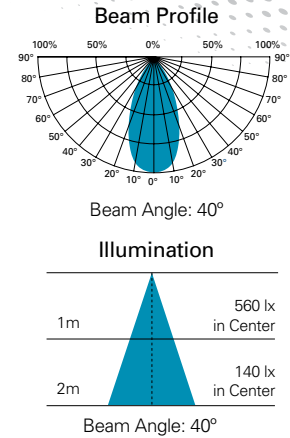

PANEL ARRAY 2.0 LED LAMPS

KolourOne Panel Array 2.0 7W PAR20 LED lamps

Applications / Features

- Indoor residential and commercial lighting
- Entertainment lighting
- Down lighting
- Display lighting
- Accent lighting
- Dimmable

KolourOne Panel Array 2.0 LED PAR20 Lamps

KolourOne
LED TECHNOLOGY

Item Number	Lamp Description	Watts	Volts	CCT	CRI	Lumens	M.O.L. (Inches)	Beam	Life/ Hours	Pack
S8921†	7PAR20/LED/40/2700K/PA 2.0	7	120	2700K	84	420	3 7/16	40	35,000	24/6
S8922†	7PAR20/LED/40/3500K/PA 2.0	7	120	3500K	83	435	3 7/16	40	35,000	24/6
S8923	7PAR20/LED/40/5000K/PA 2.0	7	120	5000K	83	455	3 7/16	40	35,000	24/6

† ENERGY STAR certified.

Pack: Master 24 / Inner 6/1