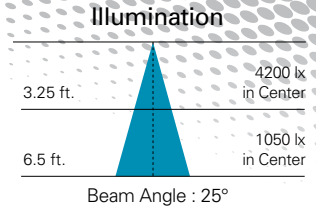

LED PAR LAMPS

Ditto™ 17W LED PAR38 lamps

Same PAR38 shape. Advanced LED technology!

Applications / Features

1. Entertainment lighting
   - Down lighting
   - Display lighting
   - Accent lighting
2. 17W PAR38 replaces 90PAR35

Ditto 17W PAR38 LED Lamps

Item Number	Lamp Description	Watts	Volts	CCT	CRI	Lumens	M.O.L. (Inches)	Beam	Life/Hours	Pack
S9092†	17PAR38/LED/25°/3000K/120/D	17	120	3000K	80	1200	5³/₁₆	25	25,000	6/1
S9093	17PAR38LED/25°/4000K/120/D	17	120	4000K	80	1250	5³/₁₆	25	25,000	6/1
S9094†	17PAR38/LED/40°/3000K/120/D	17	120	3000K	80	1200	5³/₁₆	40	25,000	6/1
S9095	17PAR38/LED/40°/4000K/120/D	17	120	4000K	80	1250	5³/₁₆	40	25,000	6/1

† ENERGY STAR certified.

Pack: Master 12 / Inner 6/1