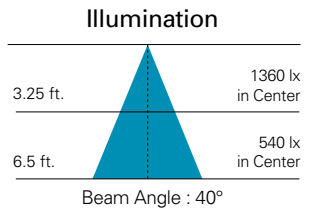

LED PAR LAMPS

Ditto™ 11W LED PAR30 short neck lamps

Same PAR30 shape. Advanced LED technology!

Applications / Features

- Entertainment lighting
- Down lighting
- Display lighting
- Accent lighting
- Dimmable

11W PAR30 replaces up to 75PAR30