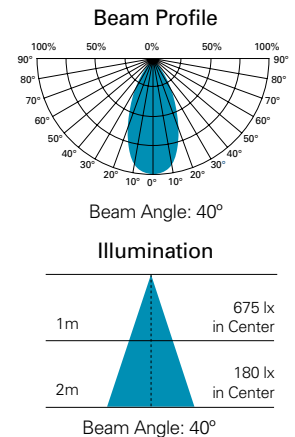

Indoor/Outdoor KolourOne Duo™ 13W PAR30 short neck LED lamp

Applications / Features

- Indoor residential and commercial lighting
- Outdoor security and landscape lighting
- Down lighting
- Display lighting
- Accent lighting
- Dimmable
- IP65 rated

KolourOne Duo PAR30 Short Neck Indoor/Outdoor LED Lamp