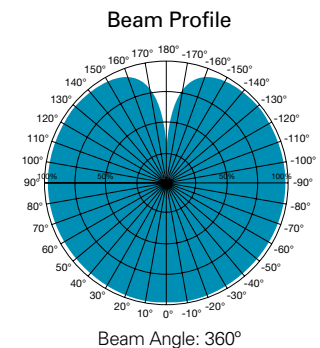

KolourOne Omni^X 11W A19 Omni-Directional LED Lamps

Item Number	Lamp Description	Watts	Volts	CCT	CRI	Lumens	M.O.L. (Inches)	Beam	Life/ Hours	Pack
S9070†	11A19/OMNI/LED/2700K/GU24	11	120	2700K	85	809	4 1/2	360	25,000	24/6

† ENERGY STAR certified.

Pack: Master 24 / Inner 6/1