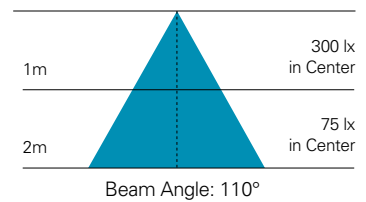

Illumination