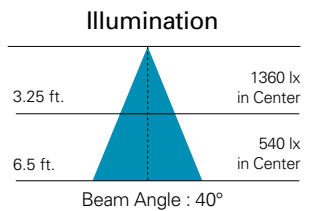

Ditto 11W PAR30 long neck LED Lamps

Item Number	Lamp Description	Watts	Volts	CCT	CRI	Lumens	M.O.L. (Inches)	Beam	Life/Hours	Pack
S9088†	11PAR30/LN/LED/25°/3000K/120/D	11	120	3000K	80	750	4 1/16	25	25,000	12/6
S9089	11PAR30/LN/LED/25°/4000K/120/D	11	120	4000K	80	780	4 1/16	25	25,000	12/6
S9090†	11PAR30/LN/LED/40°/3000K/120/D	11	120	3000K	80	750	4 1/16	40	25,000	12/6
S9091	11PAR30/LN/LED/40°/4000K/120/D	11	120	4000K	80	780	4 1/16	40	25,000	12/6

† ENERGY STAR certified.

Pack: Master 12 / Inner 6/1