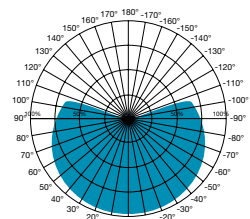

Beam Profile

Beam Angle: 108°