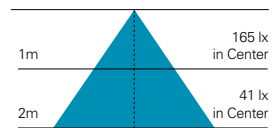

2.5" Reflector

Beam Profile

Beam Angle: 106°

Illumination

Beam Angle: 106°

Ditto 2.5" LED Reflector Lamps

Item Number	Lamp Description	Watts	Volts	CCT	CRI	Lumens	M.O.L. (Inches)	Beam	Life/ Hours	Pack
S9040†	8LEDREFLECTOR/2700K/E26	8	120	2700K	†80	500	4	106	25,000	24/6
S9002†	8LEDREFLECTOR/3000K/E26	8	120	3000K	†80	520	4	106	25,000	24/6
S9041	8LEDREFLECTOR/4000K/E26	8	120	4000K	†80	540	4	106	25,000	24/6
S9042	8LEDREFLECTOR/5000K/E26	8	120	5000K	†80	560	4	106	25,000	24/6