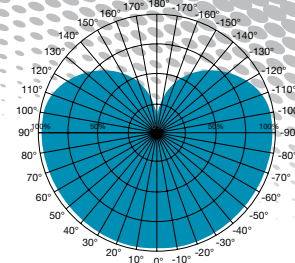

Beam Angle: 180°

A19 LED Lamps

Item Number	Lamp Description	Watts	Volts	CCT	CRI	Lumens	M.O.L. (Inches)	Beam	Life/ Hours	Pack
S8794	8A19/LED/2700K/GU24	8	120	2700K	†80	450	4 1/4	180	25,000	24/1*
S8995†	8A19/LED/3000K/E26	8	120	3000K	†80	450	4 1/4	180	25,000	12/1
S9007†	10A19/LED/2700K/E26	10	120	2700K	†80	800	4 1/2	180	25,000	12/1

S9052, S9053,
S9069

S8982

S8996
S8981

Candle Beam Profile

Beam Angle: 240°

Decorative LED Lamps

Item Number	Lamp Description	Watts	Volts	CCT	CRI	Lumens	M.O.L. (Inches)	Beam	Life/ Hours	Pack
S8996	3CTC/LED/3000K/E12	3	120	3000K	↑80	165	3 3/4	240	25,000	12/1
S8981	5CTC/LED/3000K/E12	5	120	3000K	↑80	310	3 3/4	240	25,000	12/1
S8982	5ETC/LED/3000K/E26	5	120	3000K	↑80	310	3 3/4	240	25,000	12/1
S9052	8G25/LED/2700K/E26	8	120	2700K	↑80	420	4 1/4	-	25,000	24/6
S9053†	8G25/LED/3000K/E26	8	120	3000K	↑80	450	4 1/4	-	25,000	24/6
S9069	8G25/LED/5000K/E26	8	120	5000K	↑80	460	4 1/4	-	25,000	24/6