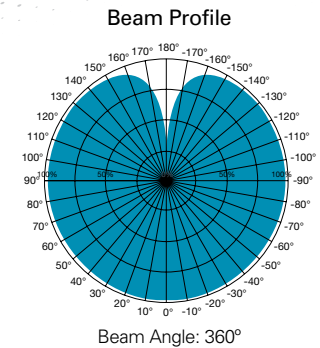

KolourOne Omni^X 10.5W A19 omni-directional LED lamps

Applications / Features

- 60W A19 replacement
- Indoor residential lighting
- Down lighting
- Display lighting
- Table lamps
- Pendants
- Dimmable

KolourOne Omni^X 10.5W A19 Omni-Directional LED Lamps

Item Number	Lamp Description	Watts	Volts	CCT	CRI	Lumens	M.O.L. (Inches)	Beam	Life/ Hours	Pack
S9037†	10.5A19/OMNI/LED/2700K	10.5	120	2700K	84	810	4 1/2	360	25,000	24/6
S9038†	10.5A19/OMNI/LED/3500K	10.5	120	3500K	83	830	4 1/2	360	25,000	24/6
S9039†	10.5A19/OMNI/LED/5000K	10.5	120	5000K	83	870	4 1/2	360	25,000	24/6

† ENERGY STAR certified.

Pack: Master 24 / Inner 6/1

KolourOne Omni^X 11W A19 omni-directional LED lamp, GU24 base

Applications / Features

- 60W A19 replacement
- Indoor residential lighting
- Down lighting
- Display lighting
- Table lamps
- Pendants
- Dimmable