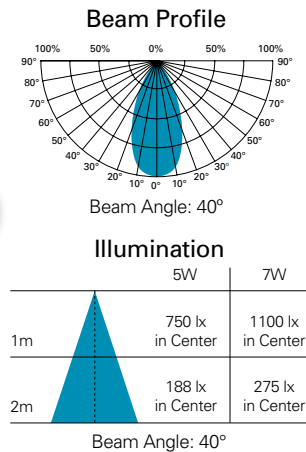

† ENERGY STAR certified.

Pack: Master 12 / Inner 6/1

MR16 LED LAMPS

MR16 LED lamps

Applications / Features

- Down lighting
- Accent lighting
- Pendant lighting
- Dimmable

MR16 LED Lamps

Item Number	Lamp Description	Watts	Volts	CCT	CRI	Lumens	M.O.L. (Inches)	Beam	Life/Hours	Pack
S9008	5MR16/LED/3000K/GU10	5	120	3000K	†80	370	2 1/8	40	25,000	12/1
S9009	5MR16/LED/5000K/GU10	5	120	5000K	†80	400	2 1/8	40	25,000	12/1
S9096	7MR16/LED/3000K/GU10	7	120	3000K	†80	520	2 1/8	40	25,000	12/1
S9097	7MR16/LED/5000K/GU10	7	120	5000K	†80	560	2 1/8	40	25,000	12/1
S9103	7MR16/LED/40°/27K/12V/DIM	7	12	2700K	†80	500	1 7/8	40	25,000	12/1
S9104††	7MR16/LED/40°/3K/12V/DIM	7	12	3000K	†80	520	1 7/8	40	25,000	12/1
S9105	7MR16/LED/40°/4K/12V/DIM	7	12	4000K	†80	540	1 7/8	40	25,000	12/1
S9106	7MR16/LED/40°/5K/12V/DIM	7	12	5000K	†80	560	1 7/8	40	25,000	12/1