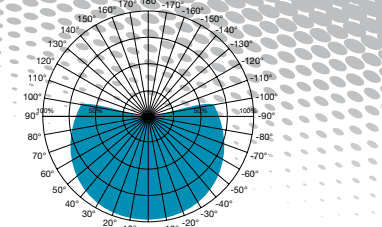

- Down lighting
- Accent lighting
- Dimmable
- 5" = standard R40

5" Reflector

Beam Profile

Beam Angle: 105°

Beam Angle: 105°

Ditto 5" LED Reflector Lamps

Item Number	Lamp Description	Watts	Volts	CCT	CRI	Lumens	M.O.L. (Inches)	Beam	Life/ Hours	Pack
S9046†	13LEDREFLECTOR/2700K/E26	13	120	2700K	†80	850	6 1/2	105	25,000	12/6
S9003†	13LEDREFLECTOR/3000K/E26	13	120	3000K	†80	880	6 1/2	105	25,000	12/6
S9047	13LEDREFLECTOR/4000K/E26	13	120	4000K	†80	920	6 1/2	105	25,000	12/6
S9048	13LEDREFLECTOR/5000K/E26	13	120	5000K	†80	950	6 1/2	105	25,000	12/6
S9049†	18LEDREFLECTOR/2700K/E26	18	120	2700K	†80	1200	6 1/2	105	25,000	12/6
S9006†	18LEDREFLECTOR/3000K/E26	18	120	3000K	†80	1230	6 1/2	105	25,000	12/6
S9050	18LEDREFLECTOR/4000K/E26	18	120	4000K	†80	1280	6 1/2	105	25,000	12/6
S9051	18LEDREFLECTOR/5000K/E26	18	120	5000K	†80	1320	6 1/2	105	25,000	12/6