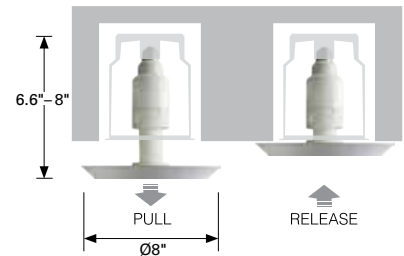

Beam Angle: 110°

KolourOne Sprint™ Downlight Retrofit LED Lamps

Item Number	Lamp Description	Watts	Volts	CCT	CRI	Lumens	M.O.L. (Inches)	Beam	Life/ Hours	Pack
S8848†	13.5WLED/DLR-SPRINT	13.5	120	2700K	84	860	6 5/8 - 8	110	25,000	6/1

† ENERGY STAR certified.

Pack: Master 6/1