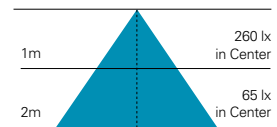

3.75" Reflector

E26 Base

GU24 Base

Beam Profile

Beam Angle: 108°

Illumination

Beam Angle: 108°

Ditto 3.75" LED Reflector Lamps