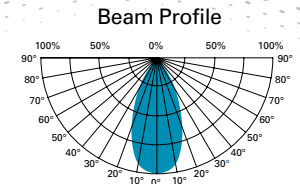

LED DOWNLIGHT RETROFITS

4" LED recessed downlight Retrofit

Applications / Features

- Residential
- Office
- Retail
- Hospitality
- Dimmable
- S8991 Damp location listed
- S9076 Wet location listed

4" LED Recessed Downlight Retrofit

Item Number	Lamp Description	Watts	Volts	Base	CCT	CRI	Lumens	M.O.L. (Inches)	Beam	Life/Hours	Pack
S8991†	9WLED/RDL/4"/120V/DIM	9	120	E26*	3000K	82	650	2 1/2	40	40,000	12/1
S9076†	8WLED/RDL/4"/120V/DIM	8	120	E26*	3000K	82	550	2 5/8	90	40,000	12/1

† ENERGY STAR certified.

*GU10 base sold separately, item number: S9000