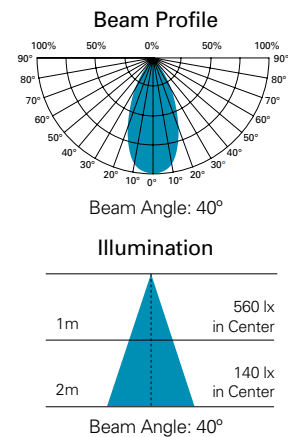

KolourOne
LED TECHNOLOGY

Item Number	Lamp Description	Watts	Volts	CCT	CRI	Lumens	M.O.L. (Inches)	Beam	Life/Hours	Pack
S9054†	14PAR30LN/LED/40/2700K/GU24	14	120	2700K	84	860	4 5/8	40	25,000	12/6

† ENERGY STAR certified.

Pack: Master 12 / Inner 6/1