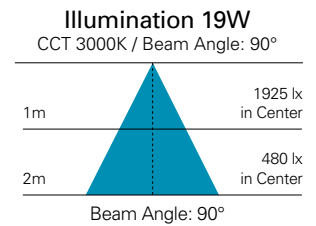

5", 6" LED recessed downlight Retrofit

Applications / Features

- Residential
- Office
- Retail
- Hospitality
- Dimmable
- Wet location listed

5", 6" LED Recessed Downlight Retrofit

Item Number	Lamp Description	Watts	Volts	Base	CCT	CRI	Lumens	M.O.L. (Inches)	Beam	Life/Hours	Pack
S9077†	12WLED/RDL/5-6/120V/DIM	12	120	E26*	3000K	182	800	3 3/8	90	40,000	12/1
S9079†	19WLED/RDL/5-6/120V/DIM	19	120	E26*	3000K	182	1180	3 3/8	90	40,000	12/1

† ENERGY STAR certified.

*GU24 base sold separately, item number: S8999