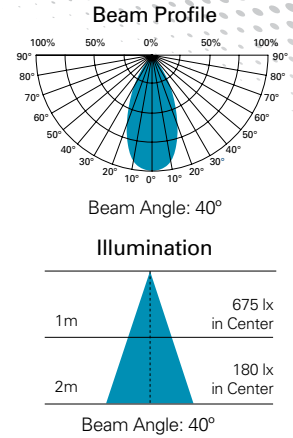

INDOOR/OUTDOOR LED PAR LAMPS

Indoor/Outdoor KolourOne Duo™ 13W PAR30 long neck LED lamp

Applications / Features

- Indoor residential and commercial lighting
- Outdoor security and landscape lighting
- Down lighting
- Display lighting
- Accent lighting
- Dimmable
- IP65 rated

KolourOne Duo PAR30 Long Neck Indoor/Outdoor LED Lamp