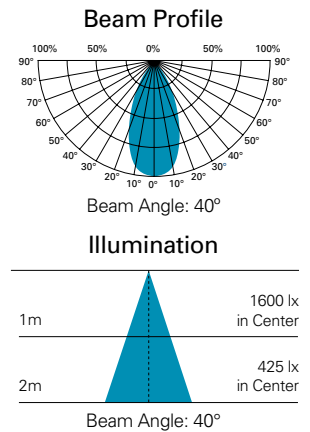

Indoor/Outdoor KolourOne Duo™ 17W PAR38 LED lamp

Applications / Features

- Indoor residential and commercial lighting
- Outdoor security and landscape lighting
- Down lighting
- Display lighting
- Accent lighting
- Dimmable
- IP65 rated

KolourOne Duo PAR38 Indoor/Outdoor LED Lamp