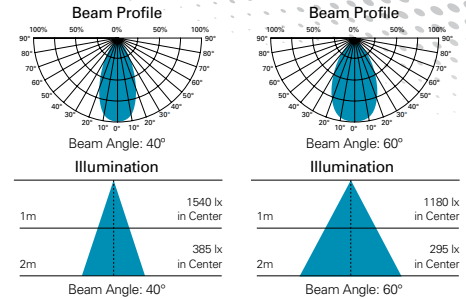

PANEL ARRAY 2.0 LED LAMPS

KolourOne Panel Array 2.0 17W PAR38 LED lamps

Applications / Features

- Indoor residential and commercial lighting
- Entertainment lighting
- Down lighting
- Display lighting
- Accent lighting
- Dimmable

KolourOne Panel Array 2.0 LED PAR38 Lamps

Item Number	Lamp Description	Watts	Volts	CCT	CRI	Lumens	M.O.L. (Inches)	Beam	Life/ Hours	Pack
S8977†	17PAR38/LED/40/2700K/PA 2.0	17	120	2700K	84	1120	5 1/8	40	35,000	12/6
S8978†	17PAR38/LED/40/3500K/PA 2.0	17	120	3500K	83	1160	5 1/8	40	35,000	12/6
S8979	17PAR38/LED/40/5000K/PA 2.0	17	120	5000K	83	1210	5 1/8	40	35,000	12/6
S8984†	17PAR38/LED/60/2700K/PA 2.0	17	120	2700K	84	1120	5 1/8	60	35,000	12/6
S8985†	17PAR38/LED/60/3500K/PA 2.0	17	120	3500K	83	1160	5 1/8	60	35,000	12/6
S8986	17PAR38/LED/60/5000K/PA 2.0	17	120	5000K	83	1210	5 1/8	60	35,000	12/6

† ENERGY STAR certified.

Pack: Master 12 / Inner 6/1