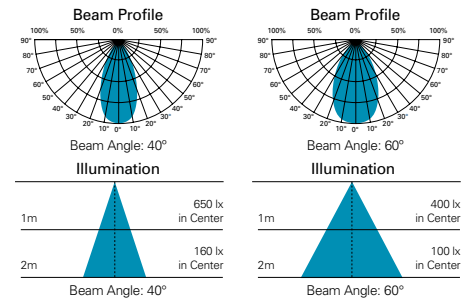

KolourOne Panel Array 2.0 14W PAR30 short neck LED lamps

Applications / Features

- Indoor residential lighting
- Down lighting
- Display lighting
- Accent lighting
- Dimmable

KolourOne Panel Array 2.0 LED PAR30 Short Neck Lamps

KolourOne
LED TECHNOLOGY

Item Number	Lamp Description	Watts	Volts	CCT	CRI	Lumens	M.O.L. (Inches)	Beam	Life/ Hours	Pack
S8934†	14PAR30SN/LED/40/2700K/PA 2.0	14	120	2700K	84	860	3 5/8	40	35,000	12/6
S8935†	14PAR30SN/LED/40/3500K/PA 2.0	14	120	3500K	83	890	3 5/8	40	35,000	12/6
S8936	14PAR30SN/LED/40/5000K/PA 2.0	14	120	5000K	83	930	3 5/8	40	35,000	12/6
S8941†	14PAR30SN/LED/60/2700K/PA 2.0	14	120	2700K	84	860	3 5/8	60	35,000	12/6
S8942†	14PAR30SN/LED/60/3500K/PA 2.0	14	120	3500K	83	890	3 5/8	60	35,000	12/6
S8943	14PAR30SN/LED/60/5000K/PA 2.0	14	120	5000K	83	930	3 5/8	60	35,000	12/6

† ENERGY STAR certified.

Pack: Master 12 / Inner 6/1