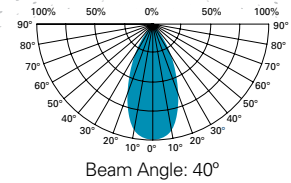

†† ENERGY STAR pending August 2014

Pack: Master 12/1 (Carded)

PAR16 LED LAMPS

LED PAR16 lamps

Applications / Features

- Down lighting
- Accent lighting
- Pendant lighting
- Dimmable

Beam Profile

Beam Angle: 40°