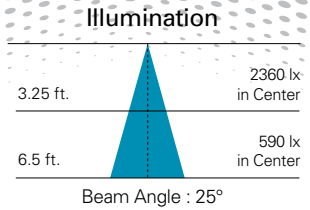

LED PAR LAMPS

Ditto™ 11W LED PAR30 short neck lamps

Same PAR30 shape. Advanced LED technology!

Applications / Features

- Entertainment lighting
- Down lighting
- Display lighting
- Accent lighting
- Dimmable

11W PAR30 replaces up to 75PAR30