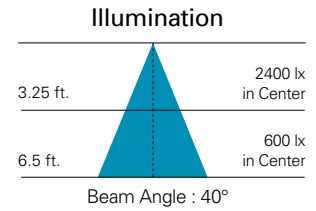

LED PAR LAMPS

Ditto™ 17W LED PAR38 lamps

Same PAR38 shape. Advanced LED technology!

Applications / Features

1. Entertainment lighting
   - Down lighting
   - Display lighting
   - Accent lighting
2. 17W PAR38 replaces 90PAR35

Ditto 17W PAR38 LED Lamps

Item Number	Lamp Description	Watts	Volts	CCT	CRI	Lumens	M.O.L. (Inches)	Beam	Life/Hours	Pack
S9092†	17PAR38/LED/25°/3000K/120/D	17	120	3000K	80	1200	5³/₁₆	25	25,000	6/1
S9093	17PAR38LED/25°/4000K/120/D	17	120	4000K	80	1250	5³/₁₆	25	25,000	6/1
S9094†	17PAR38/LED/40°/3000K/120/D	17	120	3000K	80	1200	5³/₁₆	40	25,000	6/1
S9095	17PAR38/LED/40°/4000K/120/D	17	120	4000K	80	1250	5³/₁₆	40	25,000	6/1

† ENERGY STAR certified.

Pack: Master 12 / Inner 6/1