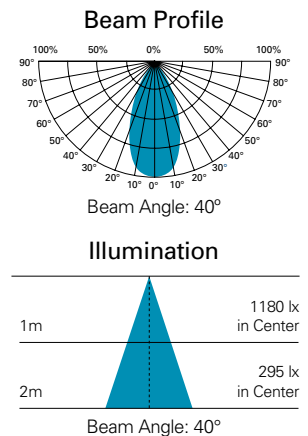

KolourOne Panel Array 2.0 17W PAR38 LED lamp, GU24 base

Applications / Features

- Indoor residential lighting
- Down lighting
- Display lighting
- Accent lighting
- Dimmable

KolourOne Panel Array 2.0 LED PAR30 Long Neck Lamp, GU24 Base

Item Number	Lamp Description	Watts	Volts	CCT	CRI	Lumens	M.O.L. (Inches)	Beam	Life/ Hours	Pack
S9060†	17PAR38/LED/40/2700K/GU24	17	120	2700K	84	1120	5	40	25,000	12/6

† ENERGY STAR certified.

Pack: Master 12 / Inner 6/1