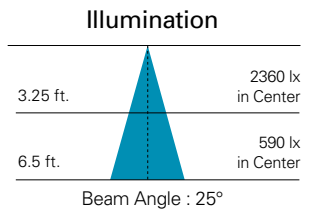

Ditto 11W PAR30 long neck LED Lamps

Item Number	Lamp Description	Watts	Volts	CCT	CRI	Lumens	M.O.L. (Inches)	Beam	Life/Hours	Pack
S9088†	11PAR30/LN/LED/25°/3000K/120/D	11	120	3000K	80	750	4 1/16	25	25,000	12/6
S9089	11PAR30/LN/LED/25°/4000K/120/D	11	120	4000K	80	780	4 1/16	25	25,000	12/6
S9090†	11PAR30/LN/LED/40°/3000K/120/D	11	120	3000K	80	750	4 1/16	40	25,000	12/6
S9091	11PAR30/LN/LED/40°/4000K/120/D	11	120	4000K	80	780	4 1/16	40	25,000	12/6

† ENERGY STAR certified.

Pack: Master 12 / Inner 6/1