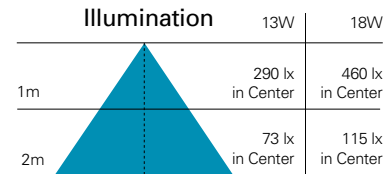

- Down lighting
- Accent lighting
- Dimmable
- 5" = standard R40

5" Reflector

Beam Profile

Beam Angle: 105°

Beam Angle: 105°

Ditto 5" LED Reflector Lamps

Item Number	Lamp Description	Watts	Volts	CCT	CRI	Lumens	M.O.L. (Inches)	Beam	Life/ Hours	Pack
S9046†	13LEDREFLECTOR/2700K/E26	13	120	2700K	†80	850	6 1/2	105	25,000	12/6
S9003†	13LEDREFLECTOR/3000K/E26	13	120	3000K	†80	880	6 1/2	105	25,000	12/6
S9047	13LEDREFLECTOR/4000K/E26	13	120	4000K	†80	920	6 1/2	105	25,000	12/6
S9048	13LEDREFLECTOR/5000K/E26	13	120	5000K	†80	950	6 1/2	105	25,000	12/6
S9049†	18LEDREFLECTOR/2700K/E26	18	120	2700K	†80	1200	6 1/2	105	25,000	12/6
S9006†	18LEDREFLECTOR/3000K/E26	18	120	3000K	†80	1230	6 1/2	105	25,000	12/6
S9050	18LEDREFLECTOR/4000K/E26	18	120	4000K	†80	1280	6 1/2	105	25,000	12/6
S9051	18LEDREFLECTOR/5000K/E26	18	120	5000K	†80	1320	6 1/2	105	25,000	12/6