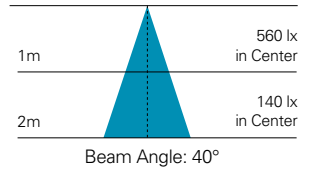

Illumination

LED PAR16 Lamps

Item Number	Lamp Description	Watts	Volts	CCT	CRI	Lumens	M.O.L. (Inches)	Beam	Life/ Hours	Pack
S8997	6PAR16/LED/3000K/E26	6	120	3000K	†80	370	3 1/4	40	25,000	12/1

Pack: Master 12/1 (Carded)