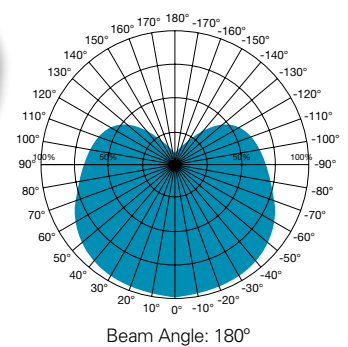

Beam Angle: 180°

A19 LED Lamps

Item Number	Lamp Description	Watts	Volts	CCT	CRI	Lumens	M.O.L. (Inches)	Beam	Life/ Hours	Pack
S8794	8A19/LED/2700K/GU24	8	120	2700K	†80	450	4 1/4	180	25,000	24/1*
S8995†	8A19/LED/3000K/E26	8	120	3000K	†80	450	4 1/4	180	25,000	12/1
S9007†	10A19/LED/2700K/E26	10	120	2700K	†80	800	4 1/2	180	25,000	12/1