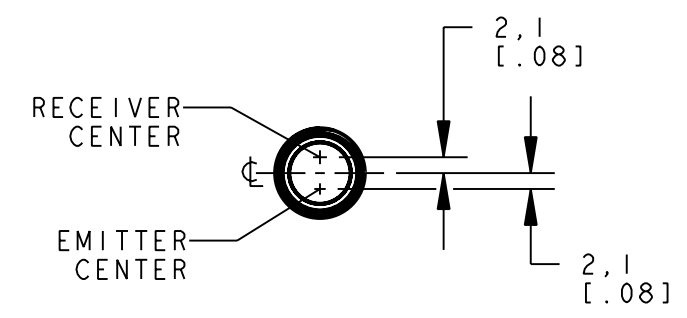

8 | 7 | 6 | 5 | 4 | 3 | 2 | 1

This drawing is the property of BANNER ENGINEERING CORP. and is proprietary in general and in detail. Its contents shall not be revealed to outside parties without written consent of BANNER.

BANNER ENGINEERING CORP.
P.O. BOX 9414
MINNEAPOLIS, MN 55440

THIRD ANGLE PROJECTION

TITLE
**M12D/LP/LV EURO QD
WEB ASSEMBLY**

SIZE B DRAWING NO. **137696** REV. -

SCALE 1:1 SHEET 1 OF 1

NOTES:
1. ALL DIMENSIONS ARE MILLIMETERS [INCHES] UNLESS OTHERWISE NOTED.

8 | 7 | 6 | 5 | 4 | 3 | 2 | 1 | PRO/E