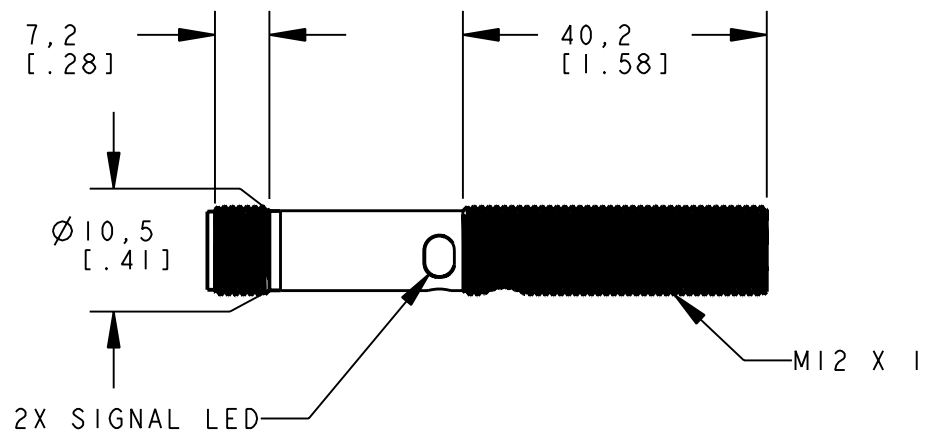

8 | 7 | 6 | 5 | 4 | 3 | 2 | 1

This drawing is the property of BANNER ENGINEERING CORP. and is proprietary in general and in detail. Its contents shall not be revealed to outside parties without written consent of BANNER.

BANNER ENGINEERING CORP.
P.O. BOX 9414
MINNEAPOLIS, MN 55440

THIRD ANGLE PROJECTION

TITLE
**M12D/LP/LV EURO QD
WEB ASSEMBLY**

SIZE B DRAWING NO. **137696** REV. -

SCALE 1:1 SHEET 1 OF 1

NOTES:
1. ALL DIMENSIONS ARE MILLIMETERS [INCHES] UNLESS OTHERWISE NOTED.

8 | 7 | 6 | 5 | 4 | 3 | 2 | 1 | PRO/E