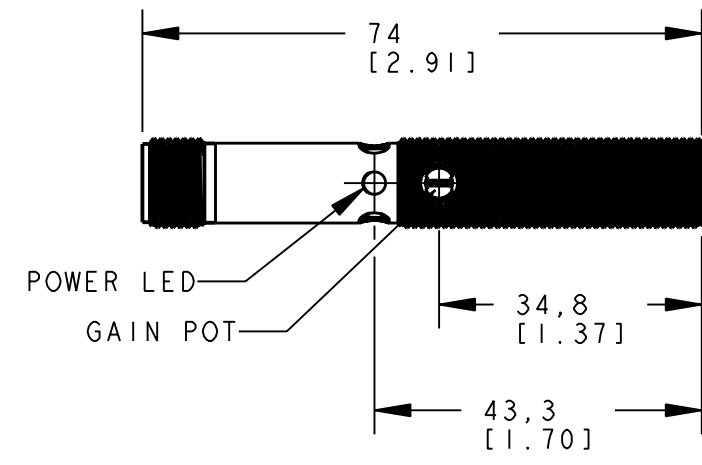

8 | 7 | 6 | 5 | 4 | 3 | 2 | 1

This drawing is the property of BANNER ENGINEERING CORP. and is proprietary in general and in detail. Its contents shall not be revealed to outside parties without written consent of BANNER.

BANNER ENGINEERING CORP.
P.O. BOX 9414
MINNEAPOLIS, MN 55440

THIRD ANGLE PROJECTION

TITLE
**M12D/LP/LV EURO QD
WEB ASSEMBLY**

SIZE B DRAWING NO. **137696** REV. -

SCALE 1:1 SHEET 1 OF 1

NOTES:
1. ALL DIMENSIONS ARE MILLIMETERS [INCHES] UNLESS OTHERWISE NOTED.

8 | 7 | 6 | 5 | 4 | 3 | 2 | 1 | PRO/E