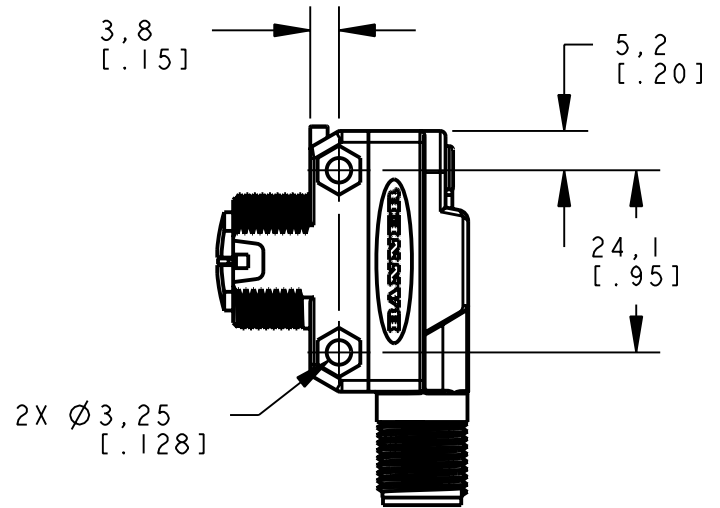

8 | 7 | 6 | 5 | 4 | 3 | 2 | 1

This drawing is the property of BANNER ENGINEERING CORP. and is proprietary in general and in detail. Its contents shall not be revealed to outside parties without written consent of BANNER.

BANNER ENGINEERING CORP.
P.O. BOX 9414
MINNEAPOLIS, MN 55440

THIRD ANGLE PROJECTION

TITLE
**QS18CV45 EURO QD
WEB ASSEMBLY**

SIZE B	DRAWING NO. 139707	REV. -
SCALE 1:1		SHEET 1 OF 1

NOTES:
1. ALL DIMENSIONS ARE MILLIMETERS [INCHES] UNLESS OTHERWISE NOTED.

8 | 7 | 6 | 5 | 4 | 3 | 2 | 1

PRO/E