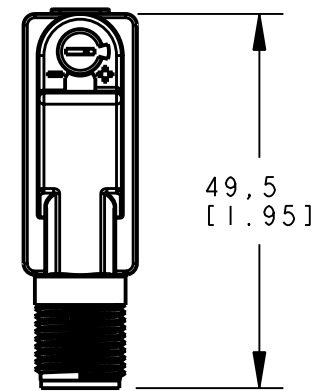

8 | 7 | 6 | 5 | 4 | 3 | 2 | 1

This drawing is the property of BANNER ENGINEERING CORP. and is proprietary in general and in detail. Its contents shall not be revealed to outside parties without written consent of BANNER.

BANNER ENGINEERING CORP.
P.O. BOX 9414
MINNEAPOLIS, MN 55440

THIRD ANGLE PROJECTION

TITLE
**QS18CV45 EURO QD
WEB ASSEMBLY**

SIZE B	DRAWING NO. 139707	REV. -
SCALE 1:1		SHEET 1 OF 1

NOTES:
1. ALL DIMENSIONS ARE MILLIMETERS [INCHES] UNLESS OTHERWISE NOTED.

8 | 7 | 6 | 5 | 4 | 3 | 2 | 1

PRO/E