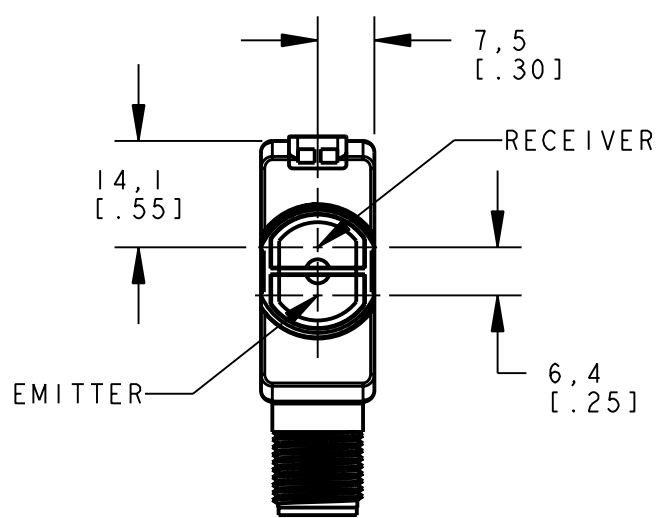

8 | 7 | 6 | 5 | 4 | 3 | 2 | 1

This drawing is the property of BANNER ENGINEERING CORP. and is proprietary in general and in detail. Its contents shall not be revealed to outside parties without written consent of BANNER.

BANNER ENGINEERING CORP.
P.O. BOX 9414
MINNEAPOLIS, MN 55440

THIRD ANGLE PROJECTION

TITLE
**QS18CV45 EURO QD
WEB ASSEMBLY**

SIZE B	DRAWING NO. 139707	REV. -
SCALE 1:1		SHEET 1 OF 1

NOTES:
1. ALL DIMENSIONS ARE MILLIMETERS [INCHES] UNLESS OTHERWISE NOTED.

8 | 7 | 6 | 5 | 4 | 3 | 2 | 1

PRO/E