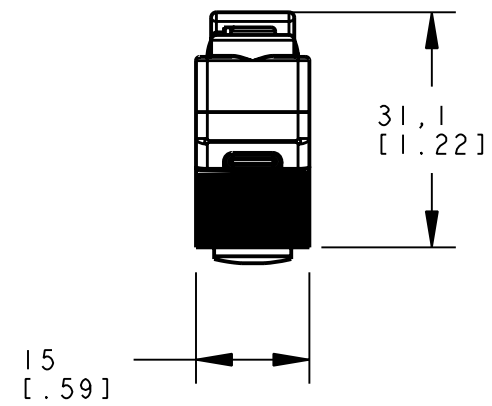

8 | 7 | 6 | 5 | 4 | 3 | 2 | 1

This drawing is the property of BANNER ENGINEERING CORP. and is proprietary in general and in detail. Its contents shall not be revealed to outside parties without written consent of BANNER.

BANNER ENGINEERING CORP.
P.O. BOX 9414
MINNEAPOLIS, MN 55440

THIRD ANGLE PROJECTION

TITLE
**QS18CV45 EURO QD
WEB ASSEMBLY**

SIZE B	DRAWING NO. 139707	REV. -
SCALE 1:1		SHEET 1 OF 1

NOTES:
1. ALL DIMENSIONS ARE MILLIMETERS [INCHES] UNLESS OTHERWISE NOTED.

8 | 7 | 6 | 5 | 4 | 3 | 2 | 1

PRO/E