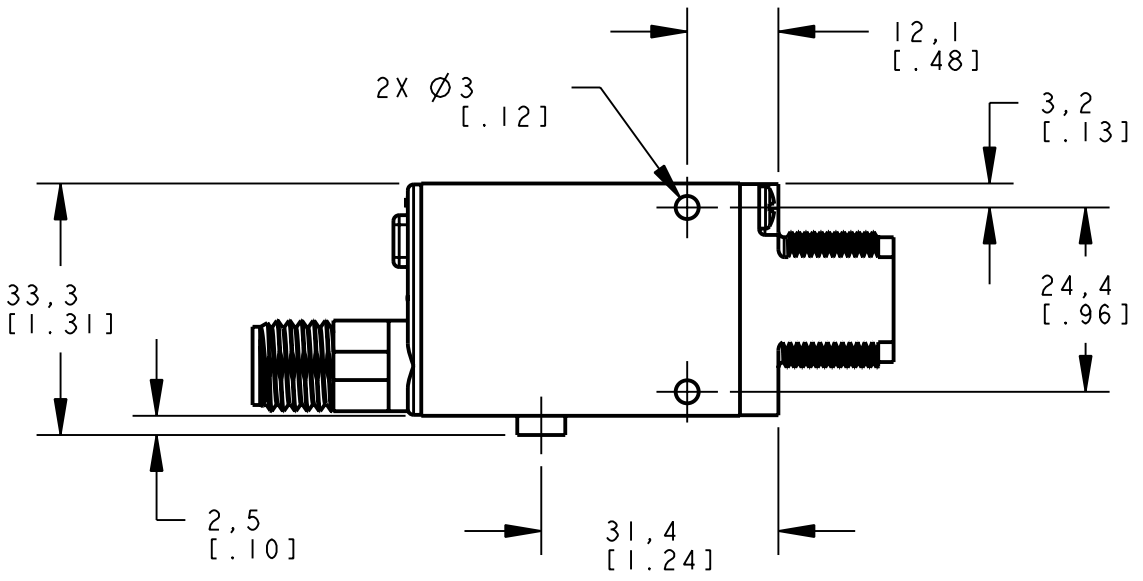

8 | 7 | 6 | 5 | 4 | 3 | 2 | 1

This drawing is the property of BANNER ENGINEERING CORP. and is proprietary in general and in detail. Its contents shall not be revealed to outside parties without written consent of BANNER.

BANNER ENGINEERING CORP.
P.O. BOX 9414
MINNEAPOLIS, MN 55440

THIRD ANGLE PROJECTION

TITLE
**SME312 LP/LPC OD
WEB CAD DRAWINGS 2D/3D**

SIZE B	DRAWING NO. 154496	REV. -
SCALE 1:1		SHEET 1 OF 1

NOTES:
1. ALL DIMENSIONS ARE MILLIMETERS [INCHES] UNLESS OTHERWISE NOTED.

8 | 7 | 6 | 5 | 4 | 3 | 2 | 1

PRO/E