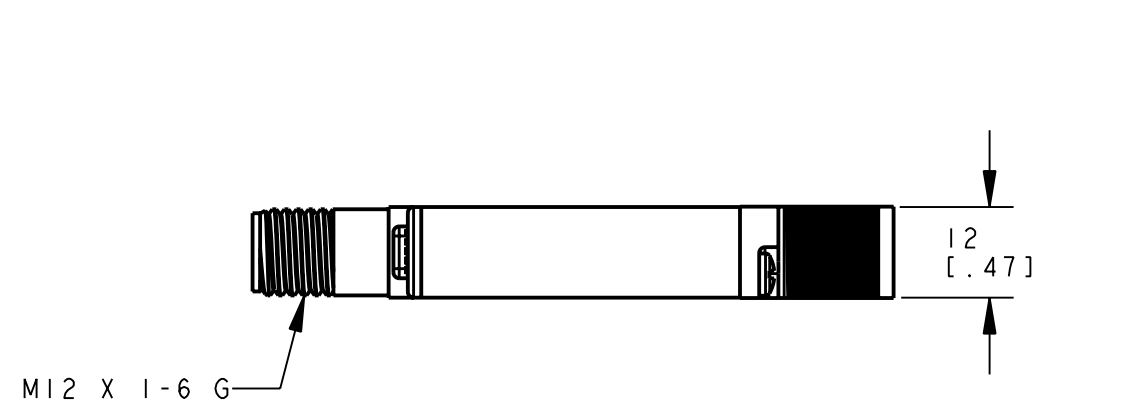

8 | 7 | 6 | 5 | 4 | 3 | 2 | 1

This drawing is the property of BANNER ENGINEERING CORP. and is proprietary in general and in detail. Its contents shall not be revealed to outside parties without written consent of BANNER.

BANNER ENGINEERING CORP.
P.O. BOX 9414
MINNEAPOLIS, MN 55440

THIRD ANGLE PROJECTION

TITLE
**SME312 LP/LPC OD
WEB CAD DRAWINGS 2D/3D**

SIZE B	DRAWING NO. 154496	REV. -
SCALE 1:1		SHEET 1 OF 1

NOTES:
1. ALL DIMENSIONS ARE MILLIMETERS [INCHES] UNLESS OTHERWISE NOTED.

8 | 7 | 6 | 5 | 4 | 3 | 2 | 1

PRO/E