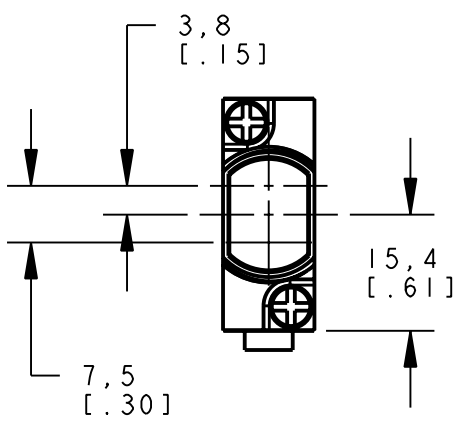

8 | 7 | 6 | 5 | 4 | 3 | 2 | 1

This drawing is the property of BANNER ENGINEERING CORP. and is proprietary in general and in detail. Its contents shall not be revealed to outside parties without written consent of BANNER.

BANNER ENGINEERING CORP.
P.O. BOX 9414
MINNEAPOLIS, MN 55440

THIRD ANGLE PROJECTION

TITLE
**SME312 LP/LPC OD
WEB CAD DRAWINGS 2D/3D**

SIZE B	DRAWING NO. 154496	REV. -
SCALE 1:1		SHEET 1 OF 1

NOTES:
1. ALL DIMENSIONS ARE MILLIMETERS [INCHES] UNLESS OTHERWISE NOTED.

8 | 7 | 6 | 5 | 4 | 3 | 2 | 1

PRO/E