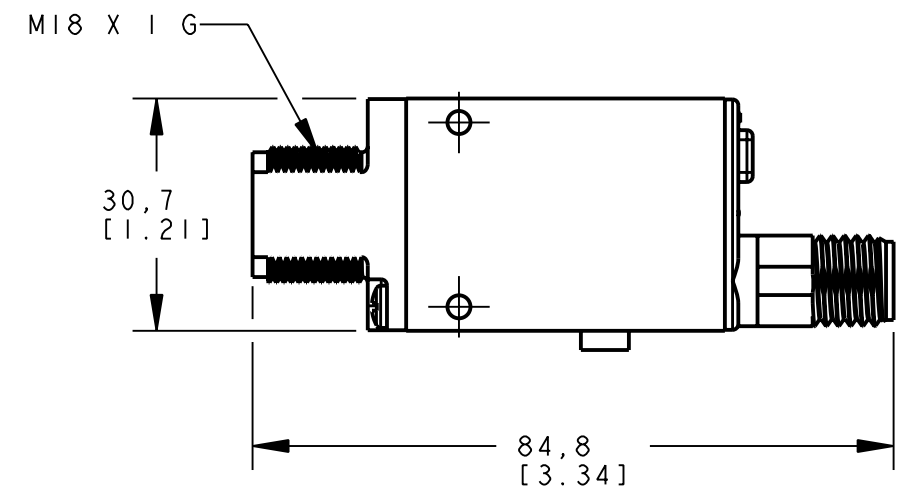

8 | 7 | 6 | 5 | 4 | 3 | 2 | 1

This drawing is the property of BANNER ENGINEERING CORP. and is proprietary in general and in detail. Its contents shall not be revealed to outside parties without written consent of BANNER.

BANNER ENGINEERING CORP.
P.O. BOX 9414
MINNEAPOLIS, MN 55440

THIRD ANGLE PROJECTION

TITLE
**SME312 LP/LPC OD
WEB CAD DRAWINGS 2D/3D**

SIZE B	DRAWING NO. 154496	REV. -
SCALE 1:1		SHEET 1 OF 1

NOTES:
1. ALL DIMENSIONS ARE MILLIMETERS [INCHES] UNLESS OTHERWISE NOTED.

8 | 7 | 6 | 5 | 4 | 3 | 2 | 1

PRO/E