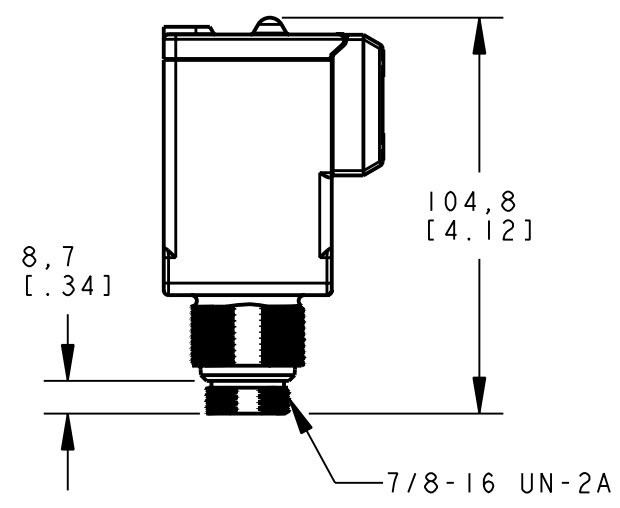

ISOMETRIC VIEW
SCALE 1:2

This drawing is the property of BANNER ENGINEERING CORP. and is proprietary in general and in detail. Its contents shall not be revealed to outside parties without written consent of BANNER.

BANNER ENGINEERING CORP.
P.O. BOX 9414
MINNEAPOLIS, MN 55440

THIRD ANGLE PROJECTION

TITLE
**Q45 LL/LLP QD
WEB CAD DRAWINGS 2D/3D**

SIZE B	DRAWING NO. 156699	REV.
SCALE 1:2	SHEET 1 OF 1	

NOTES:
1. ALL DIMENSIONS ARE MILLIMETERS [INCHES] UNLESS OTHERWISE NOTED.