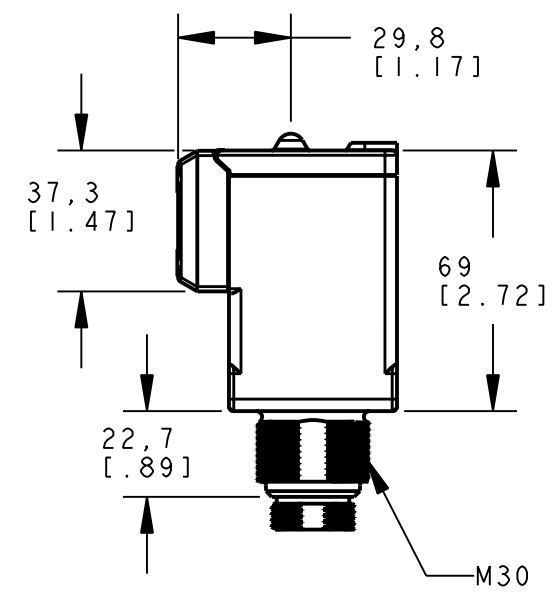

ISOMETRIC VIEW
SCALE 1:2

This drawing is the property of BANNER ENGINEERING CORP. and is proprietary in general and in detail. Its contents shall not be revealed to outside parties without written consent of BANNER.

BANNER ENGINEERING CORP.
P.O. BOX 9414
MINNEAPOLIS, MN 55440

THIRD ANGLE PROJECTION

TITLE
**Q45 LL/LLP QD
WEB CAD DRAWINGS 2D/3D**

SIZE B	DRAWING NO. 156699	REV.
SCALE 1:2	SHEET 1 OF 1	

NOTES:
1. ALL DIMENSIONS ARE MILLIMETERS [INCHES] UNLESS OTHERWISE NOTED.