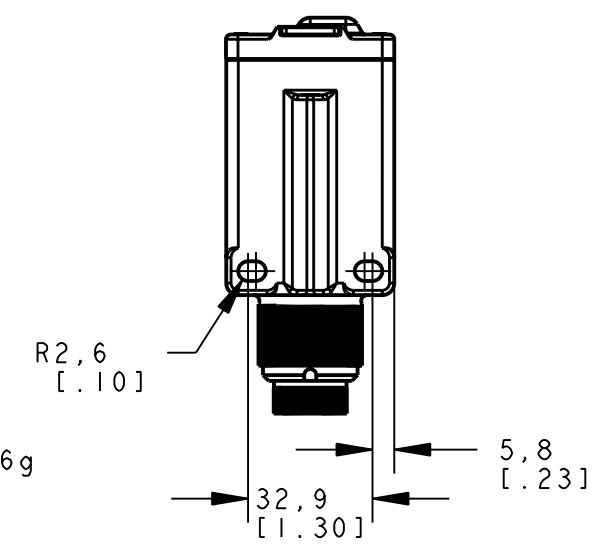

ISOMETRIC VIEW
SCALE 1:2

This drawing is the property of BANNER ENGINEERING CORP. and is proprietary in general and in detail. Its contents shall not be revealed to outside parties without written consent of BANNER.

BANNER ENGINEERING CORP.
P.O. BOX 9414
MINNEAPOLIS, MN 55440

THIRD ANGLE PROJECTION

TITLE
**Q45 LL/LLP QD
WEB CAD DRAWINGS 2D/3D**

SIZE B	DRAWING NO. 156699	REV.
SCALE 1:2	SHEET 1 OF 1	

NOTES:
1. ALL DIMENSIONS ARE MILLIMETERS [INCHES] UNLESS OTHERWISE NOTED.