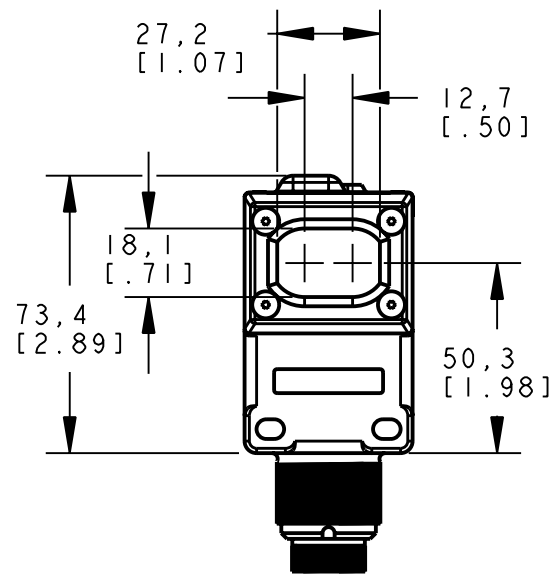

ISOMETRIC VIEW
SCALE 1:2

This drawing is the property of BANNER ENGINEERING CORP. and is proprietary in general and in detail. Its contents shall not be revealed to outside parties without written consent of BANNER.

BANNER ENGINEERING CORP.
P.O. BOX 9414
MINNEAPOLIS, MN 55440

THIRD ANGLE PROJECTION

TITLE
**Q45 LL/LLP QD
WEB CAD DRAWINGS 2D/3D**

SIZE B	DRAWING NO. 156699	REV.
SCALE 1:2	SHEET 1 OF 1	

NOTES:
1. ALL DIMENSIONS ARE MILLIMETERS [INCHES] UNLESS OTHERWISE NOTED.