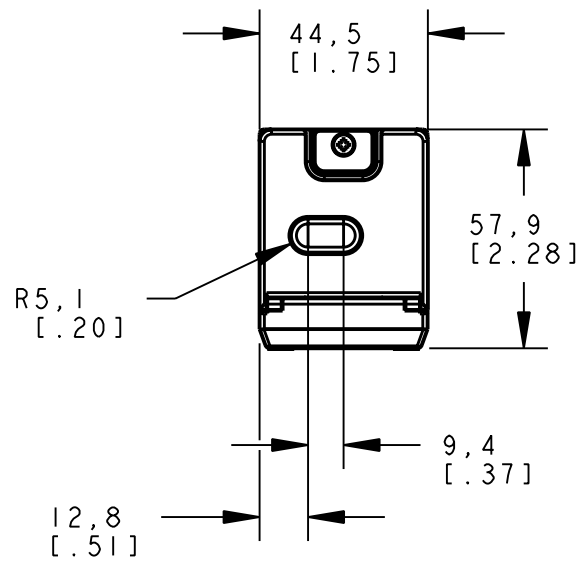

ISOMETRIC VIEW
SCALE 1:2

This drawing is the property of BANNER ENGINEERING CORP. and is proprietary in general and in detail. Its contents shall not be revealed to outside parties without written consent of BANNER.

BANNER ENGINEERING CORP.
P.O. BOX 9414
MINNEAPOLIS, MN 55440

THIRD ANGLE PROJECTION

TITLE
**Q45 LL/LLP QD
WEB CAD DRAWINGS 2D/3D**

SIZE B	DRAWING NO. 156699	REV.
SCALE 1:2	SHEET 1 OF 1	

NOTES:
1. ALL DIMENSIONS ARE MILLIMETERS [INCHES] UNLESS OTHERWISE NOTED.