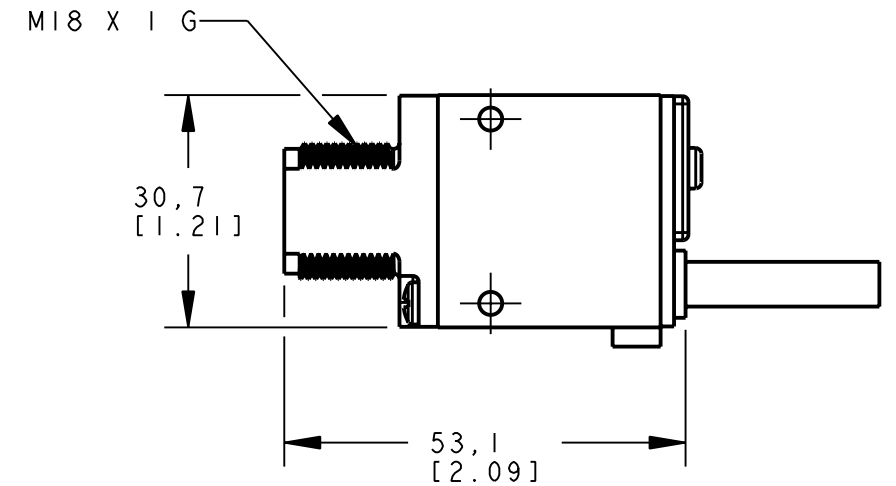

8 | 7 | 6 | 5 | 4 | 3 | 2 | 1

ISOMETRIC VIEW
SCALE 1:1

NOTES:
1. ALL DIMENSIONS ARE MILLIMETERS [INCHES] UNLESS OTHERWISE NOTED.

This drawing is the property of BANNER ENGINEERING CORP. and is proprietary in general and in detail. Its contents shall not be revealed to outside parties without written consent of BANNER.

BANNER ENGINEERING CORP.
P.O. BOX 9414
MINNEAPOLIS, MN 55440

THIRD ANGLE PROJECTION

TITLE
SM312 D/DV/LV/LVAG CABLE/PIGTAIL
WEB CAD DRAWINGS 2D/3D

SIZE B	DRAWING NO. 154445	REV. 1
-----------	------------------------------	-----------