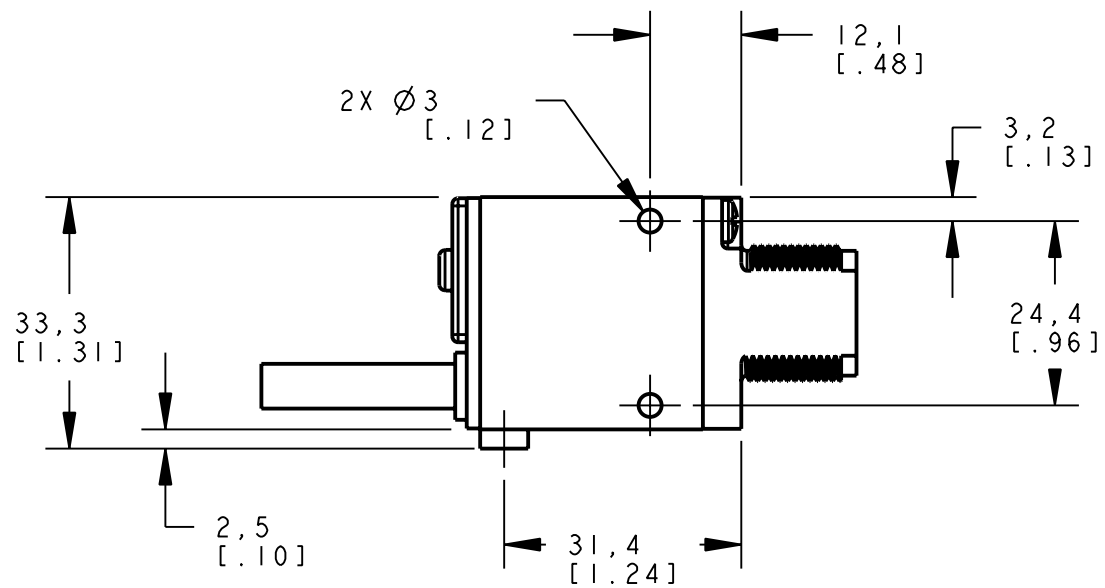

8 | 7 | 6 | 5 | 4 | 3 | 2 | 1

ISOMETRIC VIEW
SCALE 1:1

NOTES:
1. ALL DIMENSIONS ARE MILLIMETERS [INCHES] UNLESS OTHERWISE NOTED.

This drawing is the property of BANNER ENGINEERING CORP. and is proprietary in general and in detail. Its contents shall not be revealed to outside parties without written consent of BANNER.

BANNER ENGINEERING CORP.
P.O. BOX 9414
MINNEAPOLIS, MN 55440

THIRD ANGLE PROJECTION

TITLE
SM312 D/DV/LV/LVAG CABLE/PIGTAIL
WEB CAD DRAWINGS 2D/3D

SIZE B	DRAWING NO. 154445	REV. 1
-----------	------------------------------	-----------