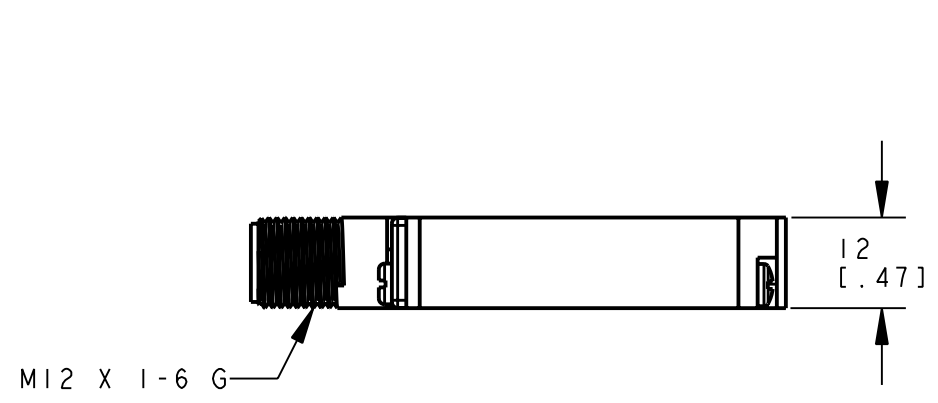

8 | 7 | 6 | 5 | 4 | 3 | 2 | 1

This drawing is the property of BANNER ENGINEERING CORP. and is proprietary in general and in detail. Its contents shall not be revealed to outside parties without written consent of BANNER.

BANNER ENGINEERING CORP.
P.O. BOX 9414
MINNEAPOLIS, MN 55440

THIRD ANGLE PROJECTION

TITLE
**SM2A312/MIAD9 W/DBZ OD
WEB CAD DRAWINGS 2D/3D**

SIZE B DRAWING NO. **154484** REV. **I**

SCALE 1:1 SHEET 1 OF 1

NOTES:
1. ALL DIMENSIONS ARE MILLIMETERS [INCHES] UNLESS OTHERWISE NOTED.

8 | 7 | 6 | 5 | 4 | 3 | 2 | 1 | PRO/E