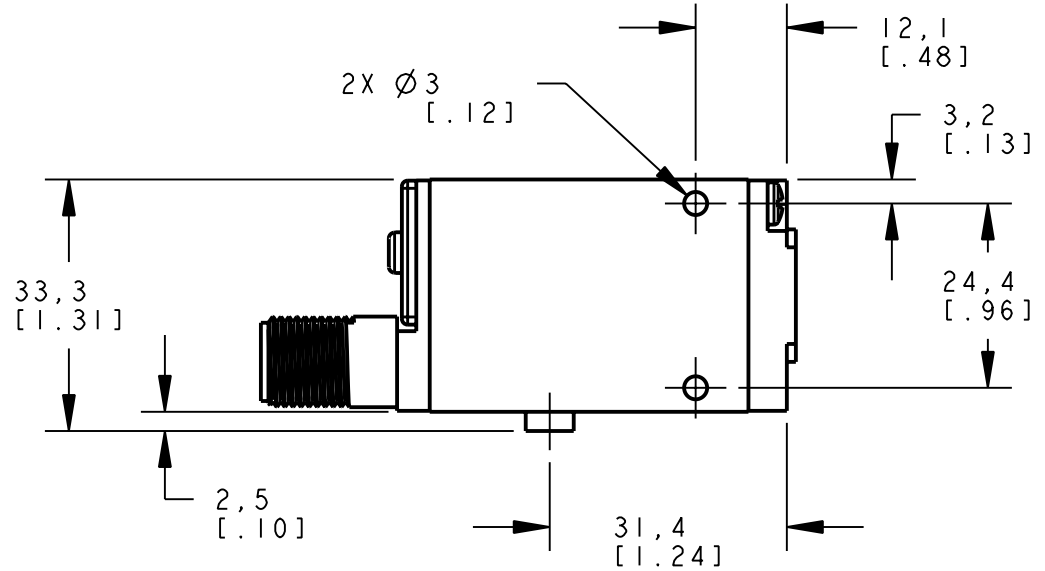

8 | 7 | 6 | 5 | 4 | 3 | 2 | 1

This drawing is the property of BANNER ENGINEERING CORP. and is proprietary in general and in detail. Its contents shall not be revealed to outside parties without written consent of BANNER.

BANNER ENGINEERING CORP.
P.O. BOX 9414
MINNEAPOLIS, MN 55440

THIRD ANGLE PROJECTION

TITLE
**SM2A312/MIAD9 W/DBZ OD
WEB CAD DRAWINGS 2D/3D**

SIZE B DRAWING NO. **154484** REV. **I**

SCALE 1:1 SHEET 1 OF 1

NOTES:
1. ALL DIMENSIONS ARE MILLIMETERS [INCHES] UNLESS OTHERWISE NOTED.

8 | 7 | 6 | 5 | 4 | 3 | 2 | 1 | PRO/E