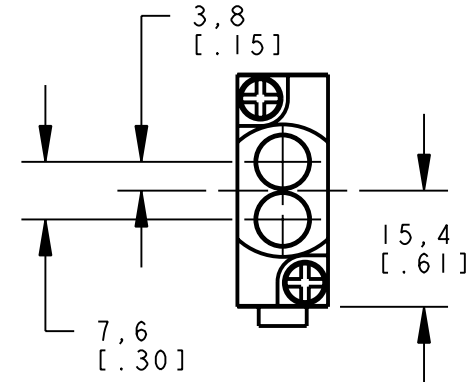

8 | 7 | 6 | 5 | 4 | 3 | 2 | 1

This drawing is the property of BANNER ENGINEERING CORP. and is proprietary in general and in detail. Its contents shall not be revealed to outside parties without written consent of BANNER.

BANNER ENGINEERING CORP.
P.O. BOX 9414
MINNEAPOLIS, MN 55440

THIRD ANGLE PROJECTION

TITLE
**SM2A312/MIAD9 W/DBZ OD
WEB CAD DRAWINGS 2D/3D**

SIZE B DRAWING NO. **154484** REV. **I**

SCALE 1:1 SHEET 1 OF 1

NOTES:
1. ALL DIMENSIONS ARE MILLIMETERS [INCHES] UNLESS OTHERWISE NOTED.

8 | 7 | 6 | 5 | 4 | 3 | 2 | 1 | PRO/E