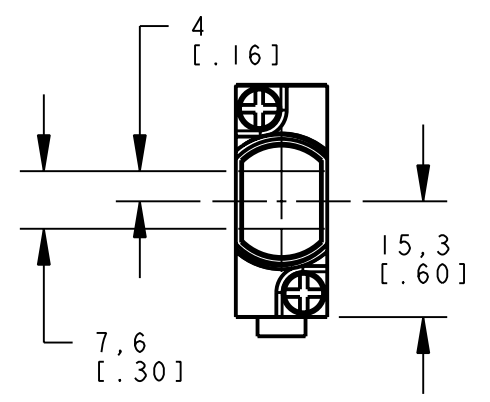

8 | 7 | 6 | 5 | 4 | 3 | 2 | 1

This drawing is the property of BANNER ENGINEERING CORP. and is proprietary in general and in detail. Its contents shall not be revealed to outside parties without written consent of BANNER.

BANNER ENGINEERING CORP.
P.O. BOX 9414
MINNEAPOLIS, MN 55440

THIRD ANGLE PROJECTION

TITLE
**SM312 LP/LVA OD
WEB CAD DRAWINGS 2D/3D**

SIZE B	DRAWING NO. 154452	REV. ...
SCALE 1:1		SHEET 1 OF 1

NOTES:
1. ALL DIMENSIONS ARE MILLIMETERS [INCHES] UNLESS OTHERWISE NOTED.

8 | 7 | 6 | 5 | 4 | 3 | 2 | 1

PRO/E