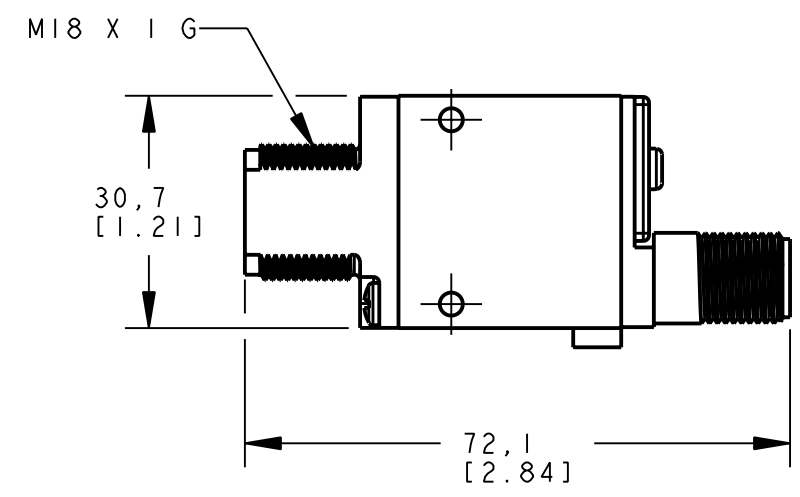

8 | 7 | 6 | 5 | 4 | 3 | 2 | 1

This drawing is the property of BANNER ENGINEERING CORP. and is proprietary in general and in detail. Its contents shall not be revealed to outside parties without written consent of BANNER.

BANNER ENGINEERING CORP.
P.O. BOX 9414
MINNEAPOLIS, MN 55440

THIRD ANGLE PROJECTION

TITLE
**SM312 LP/LVA OD
WEB CAD DRAWINGS 2D/3D**

SIZE B	DRAWING NO. 154452	REV. ...
SCALE 1:1		SHEET 1 OF 1

NOTES:
1. ALL DIMENSIONS ARE MILLIMETERS [INCHES] UNLESS OTHERWISE NOTED.

8 | 7 | 6 | 5 | 4 | 3 | 2 | 1

PRO/E