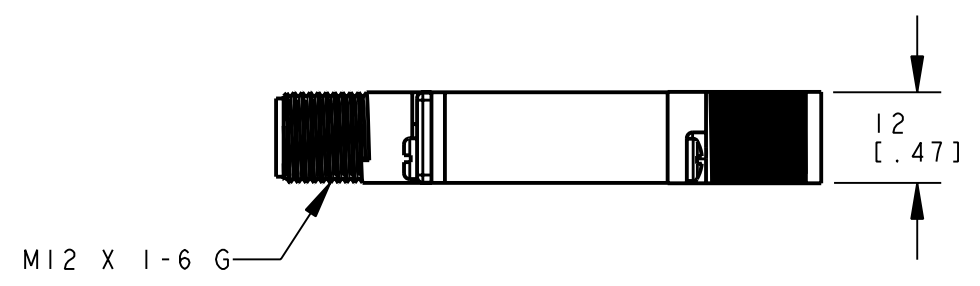

8 | 7 | 6 | 5 | 4 | 3 | 2 | 1

This drawing is the property of BANNER ENGINEERING CORP. and is proprietary in general and in detail. Its contents shall not be revealed to outside parties without written consent of BANNER.

BANNER ENGINEERING CORP.
P.O. BOX 9414
MINNEAPOLIS, MN 55440

THIRD ANGLE PROJECTION

TITLE
**SM312 LP/LVA OD
WEB CAD DRAWINGS 2D/3D**

SIZE B	DRAWING NO. 154452	REV. ...
SCALE 1:1		SHEET 1 OF 1

NOTES:
1. ALL DIMENSIONS ARE MILLIMETERS [INCHES] UNLESS OTHERWISE NOTED.

8 | 7 | 6 | 5 | 4 | 3 | 2 | 1

PRO/E