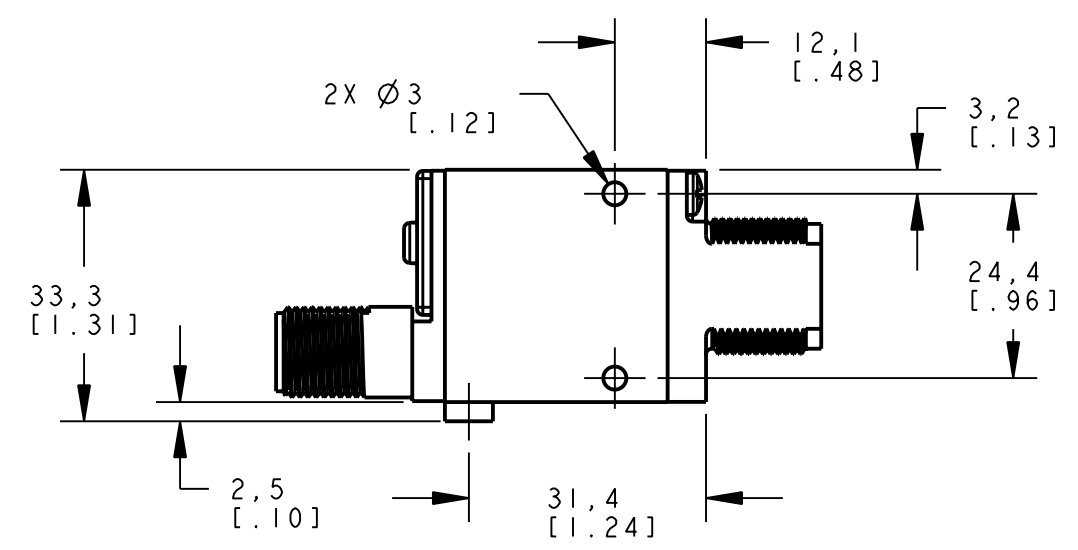

8 | 7 | 6 | 5 | 4 | 3 | 2 | 1

This drawing is the property of BANNER ENGINEERING CORP. and is proprietary in general and in detail. Its contents shall not be revealed to outside parties without written consent of BANNER.

BANNER ENGINEERING CORP.
P.O. BOX 9414
MINNEAPOLIS, MN 55440

THIRD ANGLE PROJECTION

TITLE
**SM312 LP/LVA OD
WEB CAD DRAWINGS 2D/3D**

SIZE B	DRAWING NO. 154452	REV. ...
SCALE 1:1		SHEET 1 OF 1

NOTES:
1. ALL DIMENSIONS ARE MILLIMETERS [INCHES] UNLESS OTHERWISE NOTED.

8 | 7 | 6 | 5 | 4 | 3 | 2 | 1

PRO/E