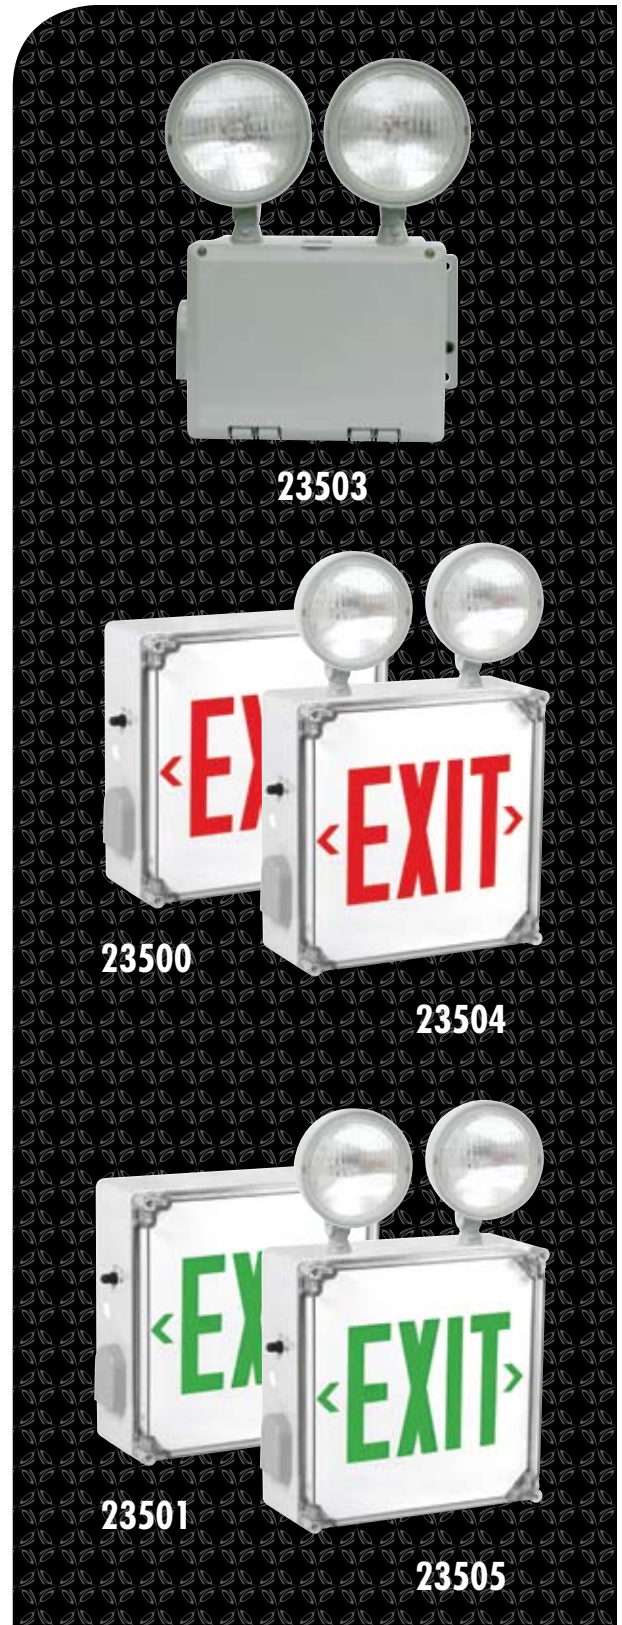

TCP, Inc.

325 Campus Dr. | Aurora, Ohio 44202 | P: 800-324-1496 | tcp.com

©TCP, Inc. 2010/42739

TCP is proud to have been awarded ENERGY STAR® Partner of the Year 2010.