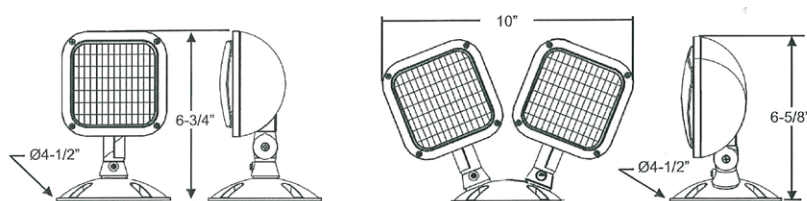

Dimensions:

Warranties & Compliances:

Item #

Description

Housing Color

Ordering Information:

REMOTE HEADS LED EXITS – WHITE HOUSING

LEDRH1 LED Combo Remote Head, Single Head, SDT

LEDRH2 LED Combo Remote Head, Double Head, SDT

LEDRH1WLSDT LED Combo Remote Head, Single Head, Wet Location, SDT

LEDRH2WLSDT LED Combo Remote Head, Double Head, Wet Location, SDT

White

White

White

White

LEDPCUFRWRC
LEDPCUFGERC
LEDPCUFRWRCSDT
LEDPCUFGWRCSDT
LED20784
LED20785

COMPATIBLE UNITS

REMOTE HEADS LED EMERGENCY LIGHTING – WHITE HOUSING

LEDEL1SDT LED Emergency Lighting Remote Head, Single Head, SDT

LEDEL2SDT LED Emergency Lighting Remote Head, Double Head, SDT

LEDEL1SDTWL LED Emergency Lighting Remote Head, Single Head, Wet Location, SDT

LEDEL2SDTWL LED Emergency Lighting Remote Head, Double Head, Wet Location, SDT

White

White

White

White

LEDWEL
LEDWELRC
LEDWELSDT
LEDWELRCSDT

COMPATIBLE UNITS

ADD "B" TO THE END AND THAT ORDERS THE BLACK VERSION – BLACK IS A $5.00 ADDER

3 YEAR WARRANTY

TCP, Inc.

325 Campus Dr. | Aurora, Ohio 44202 | P: 1-800-324-1496 | tcp.com

©TCP, Inc. MAY 2012/47905