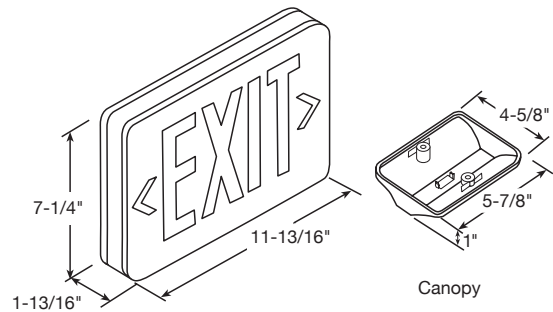

Dimensions:

Warranties & Compliances:	Item #	Description	LED Color	Housing Color	AC/BBUP
Ni-Cd battery 5 YEAR WARRANTY Electronics 5 YEAR WARRANTY LED Strip 25 YEAR WARRANTY	Ordering Information:				
	22742	Red LED Exit Sign Universal AC Only WH Housing	Red	White	AC
	22743	Red LED Exit Sign Universal Battery Backup WH Housing	Red	White	BBUP
	22744	Green LED Exit Sign Universal AC Only WH Housing	Green	White	AC
	22745	Green LED Exit Sign Universal Battery Backup WH Housing	Green	White	BBUP
	22746	Red LED Exit Sign Universal AC Only BLK Housing	Red	Black	AC
	22747	Red LED Exit Sign Universal Battery Backup BLK Housing	Red	Black	BBUP
	22748	Green LED Exit Sign Universal AC Only BLK Housing	Green	Black	AC
	22749	Green LED Exit Sign Universal Battery Backup BLK Housing	Green	Black	BBUP
Accessories:					
207WG	Wire Guard for Exit Sign				
207GWWH	White Wire Guard for Exit Sign				
207PS	Polycarbonate Shield for Exit Sign				
207B3	Replacement Battery Ni-Cd 3.6V 300mAh for 22745 & 22749 units				
207B2	Replacement Battery Ni-Cd 2.4V 300mAh for 22743 & 22747 units				
29999	Red Diffuser Panel				
29999G	Green Diffuser Panel				
20704	Replacement White Canopy				
CHEVRONPL	Replacement White Chevron