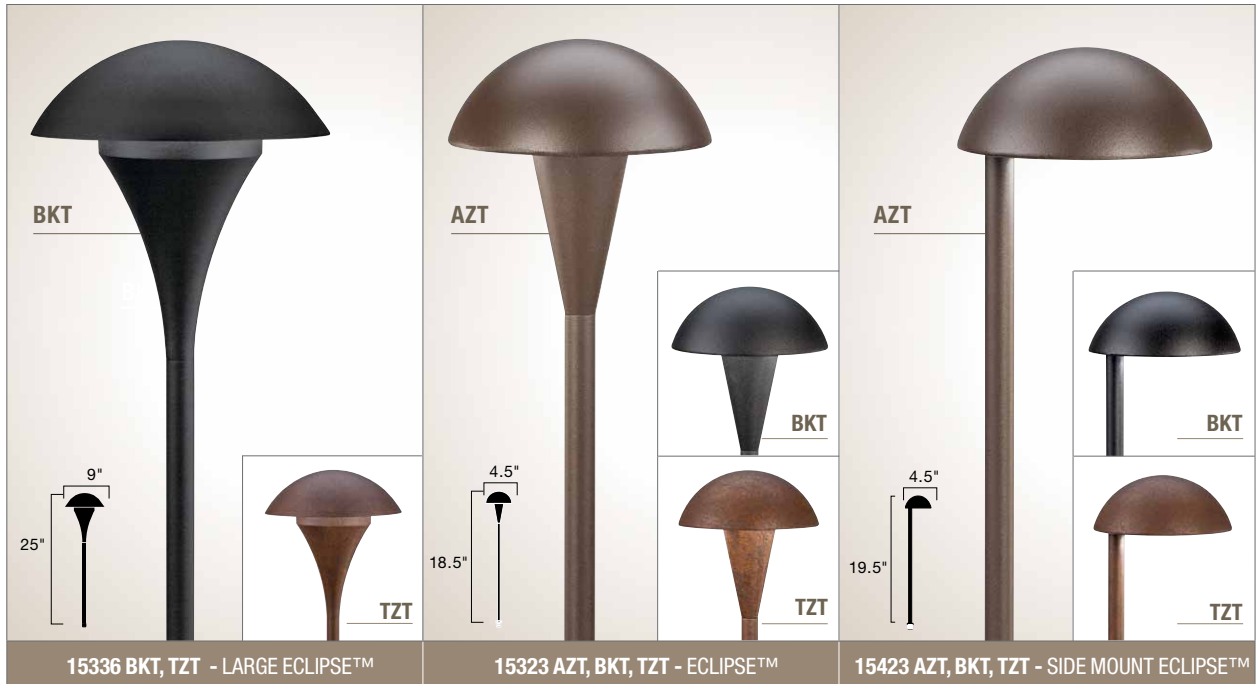

INCANDESCENT / LED 12V HYBRID PATH & SPREAD

15336 BKT, Tzt - LARGE ECLIPSE™ **15323 AZT, BKT, Tzt - ECLIPSE™** **15423 AZT, BKT, Tzt - SIDE MOUNT ECLIPSE™**

Description	A larger version of our popular Eclipse design to cast a wider light spread on a wide path or patio.	A smaller scale, contemporary design with a dome cap that creates a soft, warm circular glow of light.	Popular dome cap design in a side-mounted fixture for more directional lighting.
Ordering Guide & Finish	15336 BKT - Textured Black 15336 Tzt - Textured Tannery Bronze™	15323 AZT - Textured Architectural Bronze 15323 BKT - Textured Black 15323 Tzt - Textured Tannery Bronze™	15423 AZT - Textured Architectural Bronze 15423 BKT - Textured Black 15423 Tzt - Textured Tannery Bronze™
Housing	Cast Aluminum with clear glass	Cast Aluminum	Cast Aluminum
Lamp Base	12V S8 wedge base socket	12V S8 wedge base socket	12V S8 wedge base socket
Supplied Lamp	24.4-W(VA) 3156K (15598 CLR) Krypton light source Power usage at 12V AC input VA MAX: 24.4-W(VA)	24.4-W(VA) 3156K (15598 CLR) Krypton light source Power usage at 12V AC input VA MAX: 24.4-W(VA)	24.4-W(VA) 3156K (15598 CLR) Krypton light source Power usage at 12V AC input VA MAX: 24.4-W(VA)
Incandescent Lamp Options	18.5-W(VA) 3155K (15599 CLR)	18.5-W(VA) 3155K (15599 CLR)	18.5-W(VA) 3155K (15599 CLR)
LED Lamp Options	2W (18036-18038) see page 159 Compares up to 18.5W Krypton	2W (18036-18038) see page 159 Compares up to 18.5W Krypton	2W (18036-18038) see page 159 Compares up to 18.5W Krypton
Wiring	35" of usable #18-2, SPT-1-W leads Cable connector supplied	37" of usable #18-2, SPT-1-W leads Cable connector supplied	34" of usable #18-2, SPT-1-W leads Cable connector supplied
Mounting Acces. Included	8" In-ground stake	8" In-ground stake	8" In-ground stake
Optional Acces.	15601 - Surface Mounting Flange 15607 - Surface Mounting Bracket	15601 - Surface Mounting Flange 15607 - Surface Mounting Bracket	15601 - Surface Mounting Flange 15607 - Surface Mounting Bracket
Photometric with Supplied Lamp	Distance from Light 1' 2' 3' 4' 5' 6' 7' 8' 9' Footcandles 8.7 3.3 1.1 .4 .1 - - - -	Distance from Light 1' 2' 3' 4' 5' 6' 7' 8' 9' Footcandles 14.7 4.8 1.8 1 - - - -	Distance from Light 0' 1' 2' 3' 4' 5' 6' 7' 8' Footcandles 44.3 18.6 5.7 1.8 .3 .2 - - -