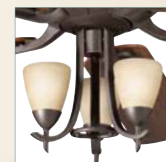

Pendant 3-Light Fixture
380001 AP-DBK-OZ
(3) E-12 40W B10.5
Lamp Included
8.75"H x 11.00"D