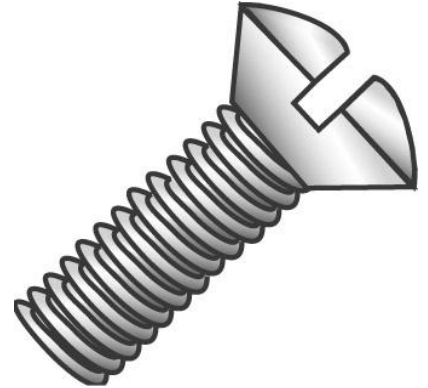

53816**6-32 X 1 OHMS SLOT NYLON WHITE**

UPC: 085937538161

Country of Origin:

UNSPSC: 31161525

USA

Commodity: Screw for plastic

These short length, oval head, slotted machine screws are designed to fit standard electrical wallplates.

Product Attributes

Brand Name Minerallac Company
Sub Brand Cully
Type Wall Plate Screw
Application Use to install wall plates or as wall plate replacement screws
Special Features Features a finished painted screw head.
Standard N/A
Material Nylon
Size 6-32 x 1" IN
Length 1" IN
Thread Type Fine
Thread Size 6-32 TPI
Head Width 1/4" IN
Head Height 1/8" IN
Head Type Oval Head
Head Color White
Finish N/A
Class N/A