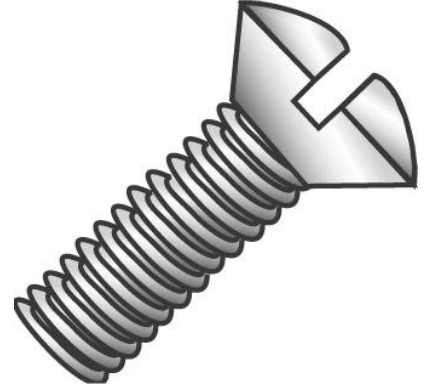

53808**6-32 X 1/2 OHMS SLOT NYLON WHI**

UPC: 085937538086

Country of Origin:

UNSPSC: 31161525

USA

Commodity: Screw for plastic

These short length, oval head, slotted machine screws are designed to fit standard electrical wallplates.

Product Attributes

Brand Name Minerallac Company
Sub Brand Cully
Type Wall Plate Screw
Application Use to install wall plates or as wall plate replacement screws
Special Features Features a finished painted screw head.
Standard N/A
Material Nylon
Size 6-32 x 1/2" IN
Length 1/2" IN
Thread Type Fine
Thread Size 6-32 TPI
Head Width 1/4" IN
Head Height 1/8" IN
Head Type Oval Head
Head Color White
Finish N/A
Class N/A