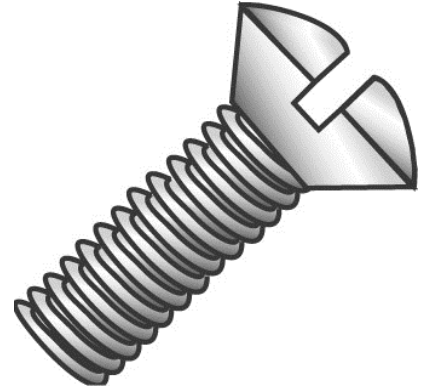

53808C

6-32 X 1/2 OHMS SLOT NYLON WHI

UPC: 085937997258

Country of Origin:

UNSPSC: 31161525

USA

Commodity: Screw for plastic

These short length, oval head, slotted machine screws are designed to fit standard electrical wallplates.

Product Attributes

Brand Name	Minerallac Company
Sub Brand	Cully
Type	Wall Plate Screw
Application	Use to install wall plates or as wall plate replacement screws
Special Features	Features a finished painted screw head.
Material	Nylon
Size	6-32 x 1/2" IN
Length	1/2" IN
Thread Type	Fine
Thread Size	6-32 TPI
Head Width	1/4" IN
Head Height	1/8" IN
Head Type	Oval Head
Head Color	White