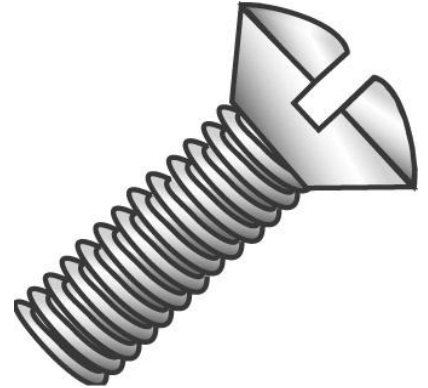

53716

6-32 X 1 OHMS SLOT NYLON IVORY

UPC: 085937537164

Country of Origin:

UNSPSC: 31161525

USA

Commodity: Screw for plastic

These short length, oval head, slotted machine screws are designed to fit standard electrical wallplates.

Product Attributes

Brand Name Minerallac Company
 Sub Brand Cully
 Type Wall Plate Screw
 Application Use to install wall plates or as wall plate replacement screws
 Special Features Features a finished painted screw head.
 Standard N/A
 Material Nylon
 Size 6-32 x 1" IN
 Length 1" IN
 Thread Type Fine
 Thread Size 6-32 TPI
 Head Width 1/4" IN
 Head Height 1/8" IN
 Head Type Oval Head
 Head Color Ivory
 Finish N/A
 Class N/A