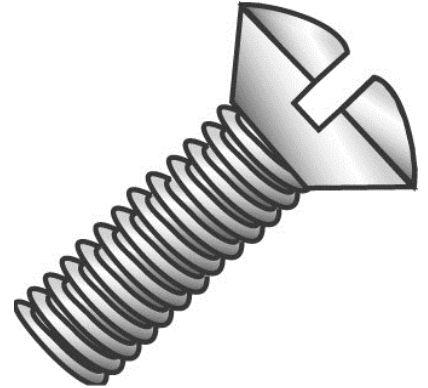

53708C

6-32 X 1/2 OHMS SLOT NYLON IVO

UPC: 085937997241

Country of Origin:

UNSPSC: 31161525

**USA**

Commodity: Screw for plastic

*These short length, oval head, slotted machine screws are designed to fit standard electrical wallplates.*

**Product Attributes**

Brand Name	Minerallac Company
Sub Brand	Cully
Type	Wall Plate Screw
Application	Use to install wall plates or as wall plate replacement screws
Special Features	Features a finished painted screw head.
Material	Nylon
Size	6-32 x 1/2" IN
Length	1/2" IN
Thread Type	Fine
Thread Size	6-32 TPI
Head Width	1/4" IN
Head Height	1/8" IN
Head Type	Oval Head
Head Color	Ivory