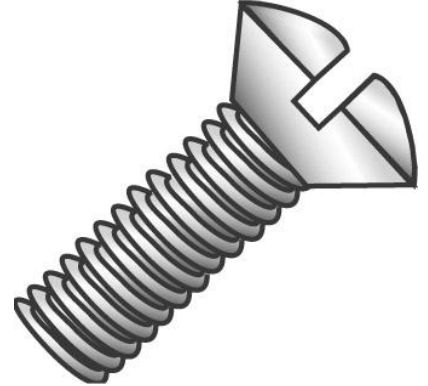

53612

6-32 X 3/4 OHMS SLOT 18-8 SS

UPC: 085937536129

Country of Origin:

UNSPSC: 31161525

Taiwan

Commodity: Screw for plastic

These short length, oval head, slotted machine screws are designed to fit standard electrical wallplates.

Product Attributes

Brand Name	Minerallac Company
Sub Brand	Cully
Type	Wall Plate Screw
Application	Use to install wall plates or as wall plate replacement screws
Special Features	Features a finished painted screw head.
Standard	N/A
Material	18-8 Stainless Steel
Size	6-32 x 3/4" IN
Length	3/4" IN
Thread Type	Fine
Thread Size	6-32 TPI
Head Width	1/4" IN
Head Height	1/8" IN
Head Type	Oval Head
Head Color	Stainless
Finish	Stainless Steel
Class	N/A