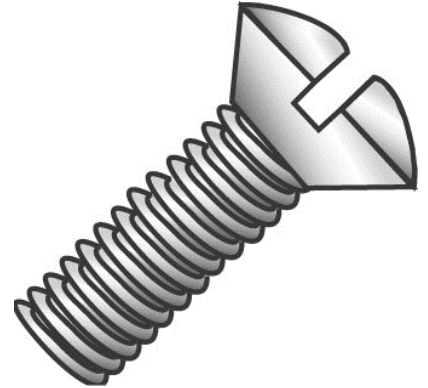

53608C

6-32 X 1/2 OHMS SLOT 18-8 SS

UPC: 085937997227

Country of Origin:

UNSPSC: 31161525

Not Available

Commodity: Screw for plastic

These short length, oval head, slotted machine screws are designed to fit standard electrical wallplates.

Product Attributes

Brand Name	Minerallac Company
Sub Brand	Cully
Type	Wall Plate Screw
Special Features	Features a finished painted screw head.
Application	Use to install wall plates or as wall plate replacement screws
Material	18-8 Stainless Steel
Size	6-32 x 1/2" IN
Length	1/2" IN
Thread Type	Fine
Thread Size	6-32 TPI
Head Width	1/4" IN
Head Height	1/8" IN
Head Type	Oval Head
Head Color	Stainless
Finish	Stainless Steel