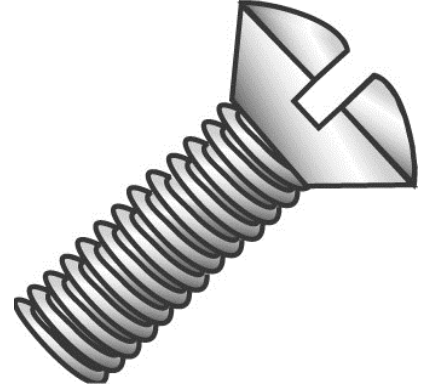

51114C

6-32 X 3/4 OHMS SLOT BROWN

UPC: 085937961129

Country of Origin:

UNSPSC: 31161525

Taiwan

Commodity: Screw for plastic

These short length, oval head, slotted machine screws are designed to fit standard electrical wallplates.

Product Attributes

Brand Name	Minerallac Company
Sub Brand	Cully
Type	Wall Plate Screw
Application	Use to install wall plates or as wall plate replacement screws
Special Features	Features a finished painted screw head.
Material	Steel
Size	6-32 x 3/4" IN
Length	3/4" IN
Thread Type	Fine
Thread Size	6-32 TPI
Head Width	1/4" IN
Head Height	1/8" IN
Head Type	Oval Head
Head Color	Brown