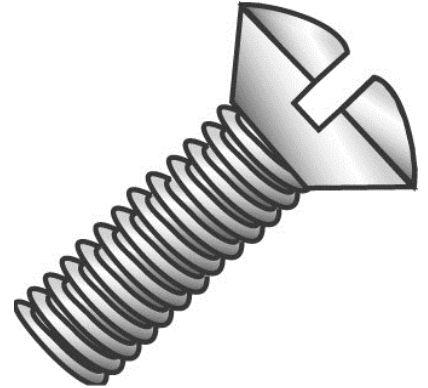

51110C

6-32 X 1/2 OHMS SLOT BROWN

UPC: 085937996336

Country of Origin:

UNSPSC: 31161525

**USA**

Commodity: Screw for plastic

*These short length, oval head, slotted machine screws are designed to fit standard electrical wallplates.*

**Product Attributes**

Brand Name	Minerallac Company
Sub Brand	Cully
Type	Wall Plate Screw
Special Features	Features a finished painted screw head.
Application	Use to install wall plates or as wall plate replacement screws
Material	Steel
Size	6-32 x 1/2" IN
Length	1/2" IN
Thread Type	Fine
Thread Size	6-32 TPI
Head Width	1/4" IN
Head Height	1/8" IN
Head Type	Oval Head
Head Color	Brown