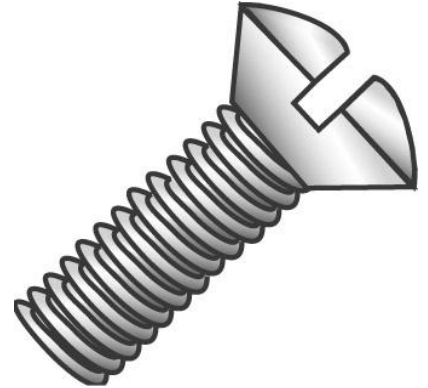

**51109****6-32 X 1/2 OHMS SLOT WHITE**

UPC: 085937511096

Country of Origin:

UNSPSC: 31161525

**Taiwan**

Commodity: Screw for plastic

*These short length, oval head, slotted machine screws are designed to fit standard electrical wallplates.*

**Product Attributes**

Brand Name	Minerallac Company
Sub Brand	Cully
Type	Wall Plate Screw
Special Features	Features a finished painted screw head.
Application	Use to install wall plates or as wall plate replacement screws
Standard	N/A
Material	Steel
Size	6-32 x 1/2" IN
Length	1/2" IN
Thread Type	Fine
Thread Size	6-32 TPI
Head Width	1/4" IN
Head Height	1/8" IN
Head Type	Oval Head
Head Color	White
Finish	N/A
Class	N/A