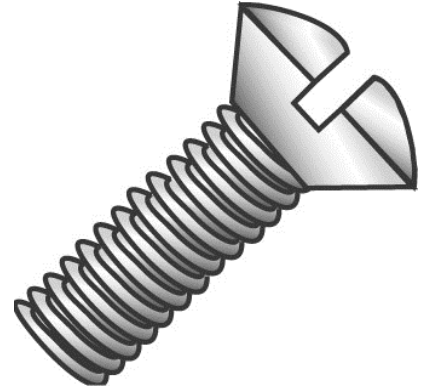

51109C

6-32 X 1/2 OHMS SLOT WHITE

UPC: 085937996329

Country of Origin:

UNSPSC: 31161525

Not Available

Commodity: Screw for plastic

These short length, oval head, slotted machine screws are designed to fit standard electrical wallplates.

Product Attributes

Brand Name	Minerallac Company
Sub Brand	Cully
Type	Wall Plate Screw
Special Features	Features a finished painted screw head.
Application	Use to install wall plates or as wall plate replacement screws
Material	Steel
Size	6-32 x 1/2" IN
Length	1/2" IN
Thread Type	Fine
Thread Size	6-32 TPI
Head Width	1/4" IN
Head Height	1/8" IN
Head Type	Oval Head
Head Color	White