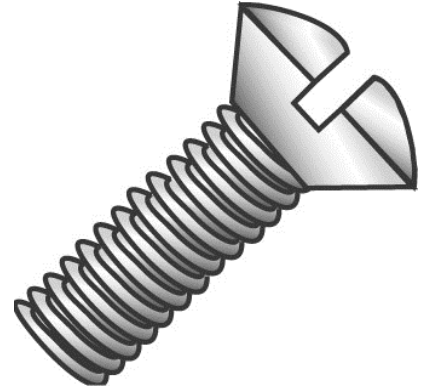

51108C

6-32 X 1/2 OHMS SLOT IVORY

UPC: 085937995780

Country of Origin:

UNSPSC: 31161525

**Not Available**

Commodity: Screw for plastic

*These short length, oval head, slotted machine screws are designed to fit standard electrical wallplates.*

**Product Attributes**

Brand Name	Minerallac Company
Sub Brand	Cully
Type	Wall Plate Screw
Special Features	Features a finished painted screw head.
Application	Use to install wall plates or as wall plate replacement screws
Material	Steel
Size	6-32 x 1/2" IN
Length	1/2" IN
Thread Type	Fine
Thread Size	6-32 TPI
Head Width	1/4" IN
Head Height	1/8" IN
Head Type	Oval Head
Head Color	Ivory