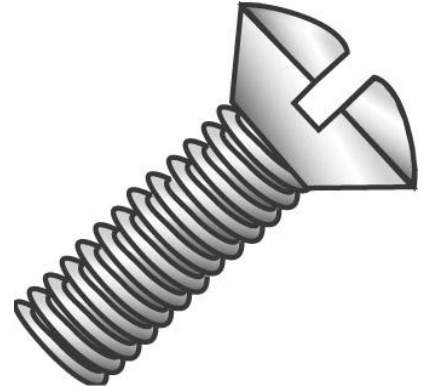

51105**6-32 X 5/16 IVORY DECORA STYLE**

UPC: 085937511058

Country of Origin:

UNSPSC: 31161525

Taiwan

Commodity: Screw for plastic

These short length, oval head, slotted machine screws are designed to fit standard electrical wallplates.

**Product Attributes**

Brand Name	Minerallac Company
Sub Brand	Cully
Type	Wall Plate Screw
Special Features	Features a finished painted screw head.
Application	Use to install wall plates or as wall plate replacement screws
Standard	N/A
Material	Steel
Size	6-32 x 5/16" IN
Length	5/16" IN
Thread Type	Fine
Thread Size	6-32 TPI
Head Width	1/4" IN
Head Height	1/8" IN
Head Type	Oval Head
Head Color	Ivory
Finish	N/A
Class	N/A