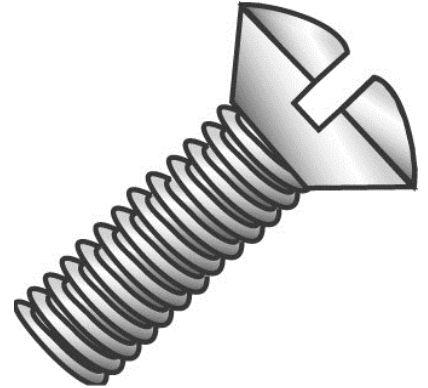

51105C

6-32 X 5/16 IVORY DECORA STYLE

UPC: 085937994479

Country of Origin:

UNSPSC: 31161525

Not Available

Commodity: Screw for plastic

These short length, oval head, slotted machine screws are designed to fit standard electrical wallplates.

Product Attributes

Brand Name	Minerallac Company
Sub Brand	Cully
Type	Wall Plate Screw
Special Features	Features a finished painted screw head.
Application	Use to install wall plates or as wall plate replacement screws
Material	Steel
Size	6-32 x 5/16" IN
Length	5/16" IN
Thread Type	Fine
Thread Size	6-32 TPI
Head Width	1/4" IN
Head Height	1/8" IN
Head Type	Oval Head
Head Color	Ivory