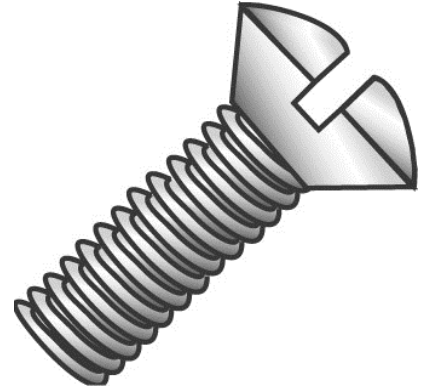

51104C

6-32 X 5/16 WHITE DECORA STYLE

UPC: 085937994486

Country of Origin:

UNSPSC: 31161525

Not Available

Commodity: Screw for plastic

These short length, oval head, slotted machine screws are designed to fit standard electrical wallplates.

Product Attributes

Brand Name	Minerallac Company
Sub Brand	Cully
Type	Wall Plate Screw
Special Features	Features a finished painted screw head.
Application	Use to install wall plates or as wall plate replacement screws
Material	Steel
Size	6-32 x 5/16" IN
Length	5/16" IN
Thread Type	Fine
Thread Size	6-32 TPI
Head Width	1/4" IN
Head Height	1/8" IN
Head Type	Oval Head
Head Color	White