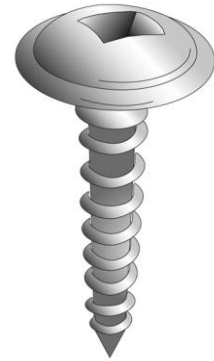

15212

12 X 3/4 RWHTS SQ DR ZP

UPC: 085937152121

Country of Origin:

UNSPSC: 31161506

**Canada**

Commodity: Sheet metal screws

*Sheet Metal Screws (Self-Tapping Screws) are threaded fasteners with sharp threads to cut into materials such as sheet metal, plastic, or wood.*

**Product Attributes**

Brand Name	Minerallac Company
Sub Brand	Cully
Type	Sheet Metal Screw
Application	For use with sheet metal.
Material	Steel
Size	12 x 3/4" IN
Length	0.750" IN
Thread Type	Type-A
Thread Size	11 TPI
Head Width	0.408" IN
Head Height	0.153" IN
Head Type	Round Washer Head
Head Color	Silver
Finish	Zinc Plated
Drive Type	Square Drive
Driver Size	#3