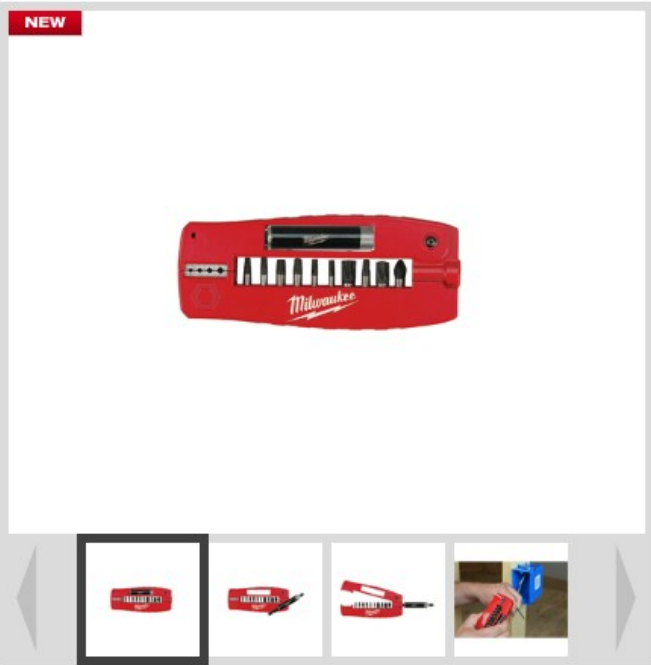

[Home](#) > [Products](#) > [New Products](#) > [Shockwave Impact Duty™ Driver Bits](#) > 12PC SHOCKWAVE™ DRIVE GUIDE SET

# 12PC SHOCKWAVE™ DRIVE GUIDE SET 48-32-4507

[PRINT](#)

[Tweet](#) 813 [Share](#) 2643 [ShareThis](#) 6667

★ ★ ★ ★ ★ 0.0 **Be the first to Write a Review**

Milwaukee® Shockwave Impact Duty™ Drive Guide Sets are engineered for extreme durability and up to 10x life. Made from proprietary steel and heat treated to control hardness, the Shockwave Impact Duty™ Driver Bits feature an innovatively designed geometric shock absorption zone to extend life. The forged tip allows for a secure grip and maximum contact eliminating stripping or slipping. Includes Milwaukee ECX™ bits with Anti-Strip Tip designed for electrical fasteners. Drive Guide with expandable sleeve guides long screws to reduce wobble for fast, straight driving. Functional case provides storage for

[SHOW MORE](#)

**Includes**

- Phillips Bits: 1" - (2) P2, (1) P3
- Square Bits: 1" - (1) SQ2
- Slotted Bits: 1" - (1) SL 3/16", (1) SL 1/4"
- Torx® Bits: 1" - (1) T15, (1) T20, (1) T25
- ECX Bits: 1" - (1) ECX#1, (1) ECX #2
- (1) Shockwave 3" Shockwave Magnetic Drive Guide

[FIND RETAILERS](#)

**FEATURES**

- Expandable sleeve for fast, straight driving
- Functional storage case can be used to gauge, strip and bend wire, as well as fasten screws
- 11 Shockwave Impact Duty™ insert bits included