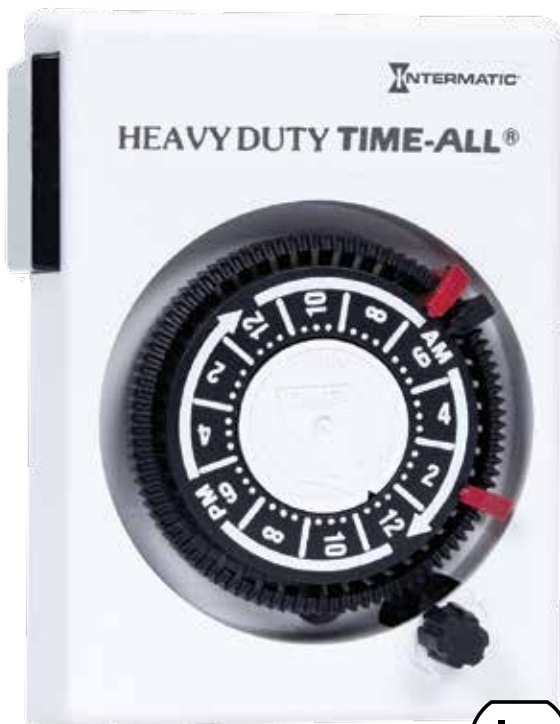

A.

C.

HB110 Series Air Conditioner & Appliance Timer

- Plugs directly into wall outlet
- 2 ON/OFF settings per day
- 3-prong grounded plug and receptacle
- Manual override ON/OFF switch
- Auto controls air conditioners, heaters, and heavy-duty appliances
- Minimum ON/OFF times 30 mins.

Model #	Voltage	Motor	Resistive	Inductive	Tungsten	Pilot Duty	Air Conditioner
A. HB112	240 VAC, 60 Hz	2 HP (8 FLA, 48 LRA)	15 A	8 A	–	768 VA	8 A
B. HB113	125 VAC, 60 Hz	1 HP (12 FLA, 72 LRA)	20 A	8 A	1250 W	576 VA	12 A
C. HB114	240 VAC, 60 Hz	2 HP (8 FLA, 48 LRA)	20 A	8 A	–	768 VA	8 A

For additional trippers see page 154, (107SB189 red & 107SB192 black)
Limited 1-year warranty