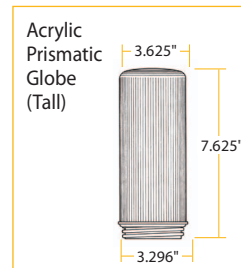

Catalog Number	UPC Number	Description	Order Unit	Order Qty	Unit Pkg	Units/ Case	TL Case Qty	Min Order Qty	MM Req	Ship Wt (Lbs)
Wall Mount Utility Light Fixtures										
15600	15600	Utility Light: Tempered Glass Globe - Black	EA	1	BX	12	12	1	No	22
15605	15605	Utility Light: Tempered Glass Globe; 12 Cubic Inch Junction Box with Combination 1/2" and 3/4" Knockouts - Black	EA	1	BX	12	12	1	No	28
15610	15610	Utility Light: Acrylic Prismatic Globe (Tall) - Black	EA	1	BX	12	12	1	No	16
15615	15615	Utility Light: Acrylic Prismatic Globe (Tall); 12 Cubic Inch Junction Box Combination 1/2" and 3/4" Knockouts - Black	EA	1	BX	12	12	1	No	22
15620	15620	Utility Light: Tempered Glass Globe - White	EA	1	BX	12	12	1	No	22
15625	15625	Utility Light: Tempered Glass Globe; 12 Cubic Inch Junction Box with Combination 1/2" and 3/4" Knockouts - White	EA	1	BX	12	12	1	No	28
15630	15630	Utility Light: Acrylic Prismatic Globe (Tall) - White	EA	1	BX	12	12	1	No	16
15635	15635	Utility Light: Acrylic Prismatic Globe (Tall); 12 Cubic Inch Junction Box with Combination 1/2" and 3/4" Knockouts - White	EA	1	BX	12	12	1	No	22

Fluorescent Lamps

15680	15680	Compact Fluorescent Lamp: 23-Watt, Self-Ballasted (5,000K) (Light output is equal to a 90-watt Incandescent Lamp)	EA	1	BX	50	50	1	No	8

Universal Mounting Bracket

15690	15690	Universal Mounting Bracket	EA	1	BG	0	0	1	No	6

Specifications subject to change without prior notice.