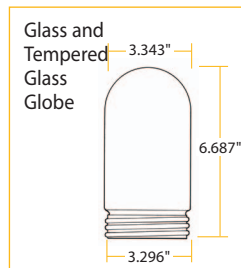

Catalog Number	UPC Number	Description	Order Unit	Order Qty	Unit Pkg	Units/ Case	TL Case Qty	Min Order Qty	MM Req	Ship Wt (Lbs)
Wall Mount Utility Light Fixtures										
15600	15600	Utility Light: Tempered Glass Globe - Black	EA	1	BX	12	12	1	No	22
15605	15605	Utility Light: Tempered Glass Globe; 12 Cubic Inch Junction Box with Combination 1/2" and 3/4" Knockouts - Black	EA	1	BX	12	12	1	No	28
15610	15610	Utility Light: Acrylic Prismatic Globe (Tall) - Black	EA	1	BX	12	12	1	No	16
15615	15615	Utility Light: Acrylic Prismatic Globe (Tall); 12 Cubic Inch Junction Box Combination 1/2" and 3/4" Knockouts - Black	EA	1	BX	12	12	1	No	22
15620	15620	Utility Light: Tempered Glass Globe - White	EA	1	BX	12	12	1	No	22
15625	15625	Utility Light: Tempered Glass Globe; 12 Cubic Inch Junction Box with Combination 1/2" and 3/4" Knockouts - White	EA	1	BX	12	12	1	No	28
15630	15630	Utility Light: Acrylic Prismatic Globe (Tall) - White	EA	1	BX	12	12	1	No	16
15635	15635	Utility Light: Acrylic Prismatic Globe (Tall); 12 Cubic Inch Junction Box with Combination 1/2" and 3/4" Knockouts - White	EA	1	BX	12	12	1	No	22

Fluorescent Lamps

15680	15680	Compact Fluorescent Lamp: 23-Watt, Self-Ballasted (5,000K) (Light output is equal to a 90-watt Incandescent Lamp)	EA	1	BX	50	50	1	No	8

Universal Mounting Bracket

15690	15690	Universal Mounting Bracket	EA	1	BG	0	0	1	No	6

Specifications subject to change without prior notice.