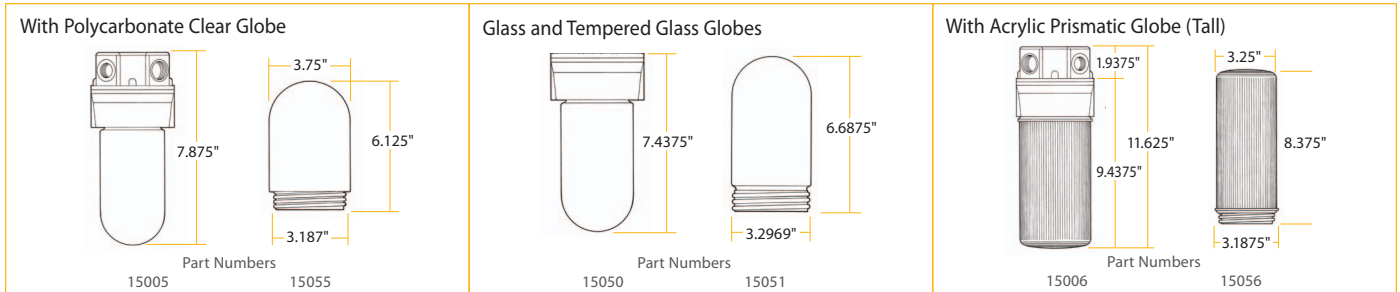

Fixture Globe and Junction Box Dimensional Reference

Catalog Number	UPC Number	Description	Order Unit	Order Qty	Unit Pkg	Units/Case	TL Case Qty	Min Order Qty	MM Req	Ship Wt (Lbs)
With 12 Cubic Inch Junction Box (15045)										
15000	15000	Utility Light: 1/2" & 3/4" Knockout Combo - Glass Globe	EA	1	BX	12	12	12	Yes	24
15001	15001	Utility Light: 1/2" & 3/4" Knockout Combo - Tempered Glass Globe	EA	1	BX	12	12	12	Yes	24
15002	15002	Utility Light: 3/4" Knockout - Glass Globe	EA	1	BX	12	12	12	Yes	24
15005	15005	Utility Light: 1/2" & 3/4" Knockout Combo - Polycarbonate Globe	EA	1	BX	12	12	1	No	18
15006	15006	Utility Light: 1/2" & 3/4" Knockout Combo - Acrylic Prismatic Globe (Tall)	EA	1	BX	12	12	1	No	19
15007	15007	Utility Light: 1/2" & 3/4" Knockout Combo - Acrylic Prismatic Globe	EA	1	BX	12	12	1	No	19
Without Junction Box										
15050	15050	Utility Light: Standard Glass Globe	EA	1	BX	12	12	12	Yes	20
15051	15051	Utility Light: Tempered Glass Globe	EA	1	BX	12	12	12	Yes	20
15055	15055	Utility Light: Polycarbonate Clear Globe	EA	1	BX	12	12	1	No	14
15056	15056	Utility Lights: Acrylic Prismatic Globe (Tall)	EA	1	BX	12	12	1	No	15
15090	15090	Edison-Type Fixture Base: Globe not included	EA	1	BX	12	12	1	No	not included

UNITS OF MEASURE KEY

Order Unit: The Unit to be ordered; Order Qty: Number of pieces in each Unit; Unit Pkg: Packaging types - BG (Bag), BX (Box), BN (Bulk); Units/Case: Unit packages contained in the Case; TL Case Qty: The total number of items in each Master Case; Min Order Qty: The smallest Unit that can be ordered; MM Req: Must order multiples of the Unit in the stated quantities; Ship Wt (Lbs): Total weight of the units per Carton

Specifications subject to change without prior notice.