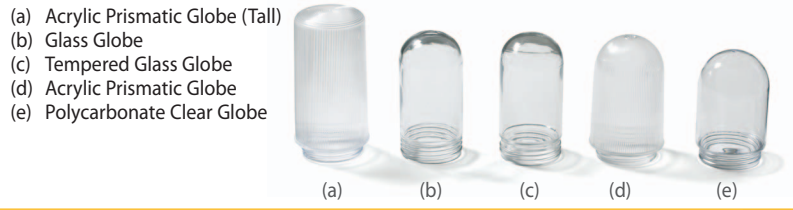

Acrylic Prismatic and Polycarbonate Globes

- UV stabilized material. The Acrylic Prismatic Globes resist discoloration four times longer than polycarbonate.
- 3 Year guarantee against discoloration from UV exposure. For applications that require high-pressure washdown.
- Acrylic Prismatic Globes feature internal ribbing and smooth exterior.
- Rated for use with a 60-watt Incandescent Lamp (maximum), medium-base Compact Fluorescent or LED Lamps.