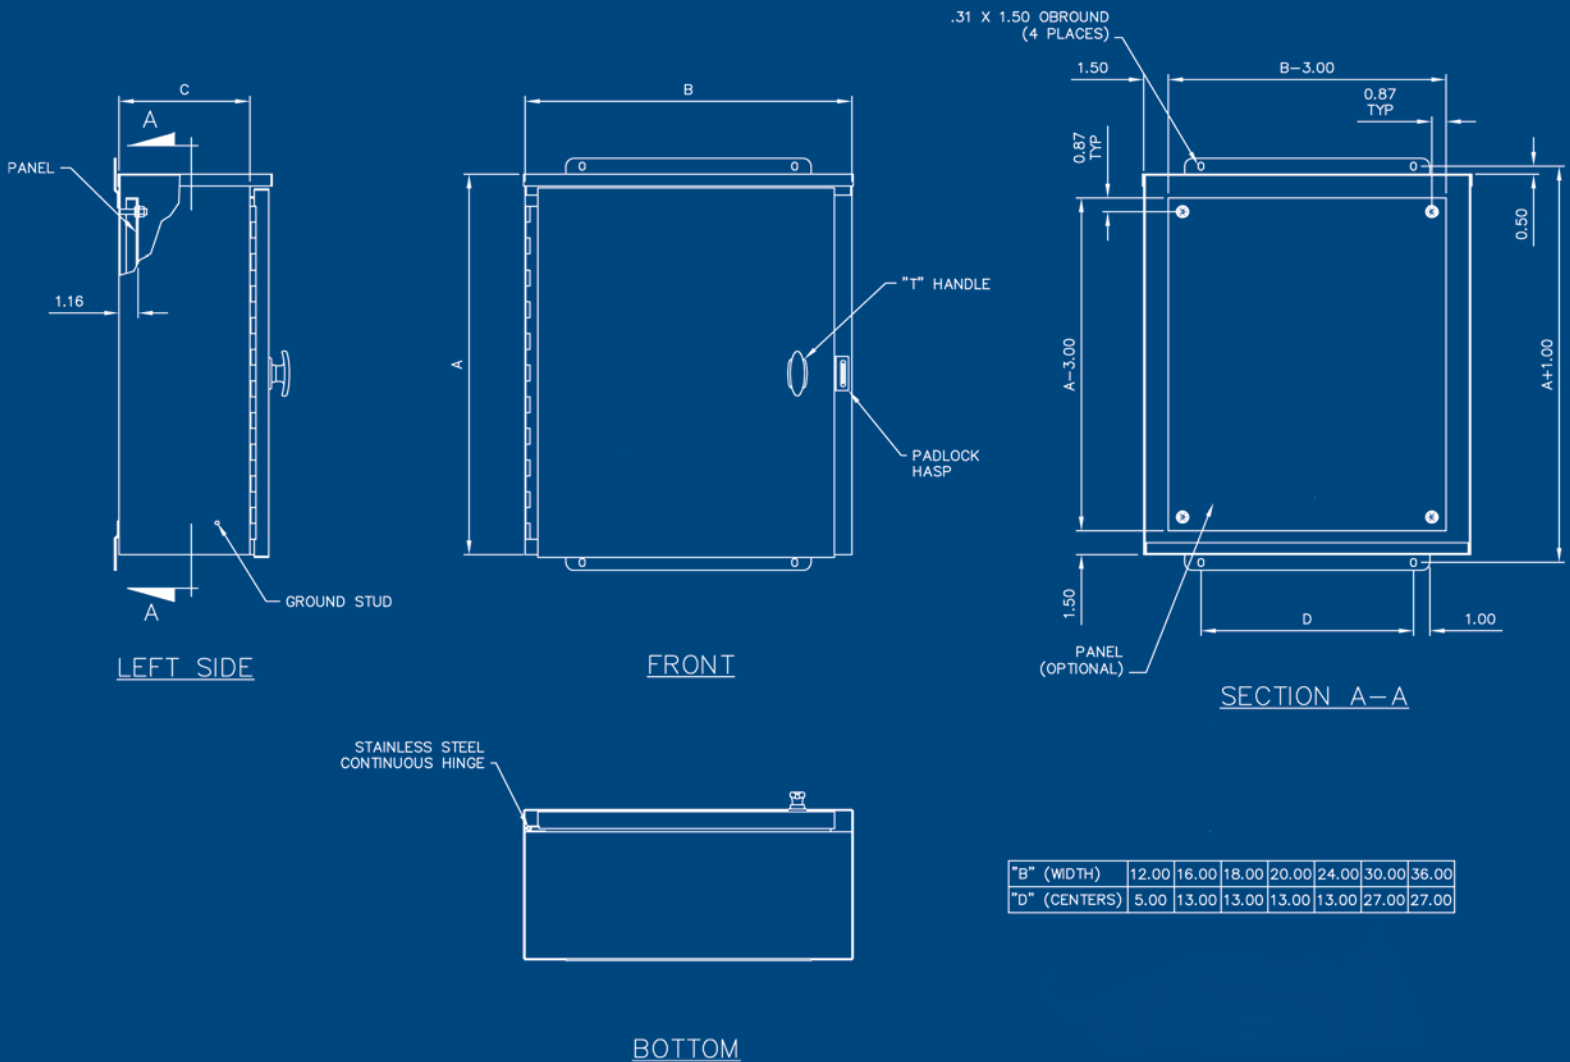

NEMA TYPE 3R LARGE WEATHERPROOF CABINETS

Austin large hinge cover NEMA 3R cabinets are Underwriters Laboratories Listed and are designed for outdoor use primarily to provide a degree of protection against rain, sleet, and damage from external ice formation.

Construction:

- Fabricated in accordance with UL specifications from code gauge steel.
- Corrosion resistant hardware hinge with stainless steel
- Stainless Steel Hinge
- Cabinets under 37" have an AB-10 tee handle.
- Cabinets 37" and over have an AB-6 three point lever handle with roller arms.
- Seamless dripshield.
- External mounting feet.
- Standard collar studs for mounting optional panel.

Finish:

Austin large hinge cover NEMA 3R cabinets are constructed standard in galvanized steel with an ANSI 61 gray polyester powder coating. Optional panels are painted white.

Options:

- Special knockouts or knockout arrangements in bottom only.
- Special materials.
- Special finishes.
- Custom box size or construction.

**INDUSTRY
STANDARDS**

UL 50 Type 3R
NEMA Type 3R
CUL Type 3R

Austin Electrical Enclosures
Post Office Box 2320
Yadkinville, NC 27055

Phone: 336.468.2851
800.288.2851