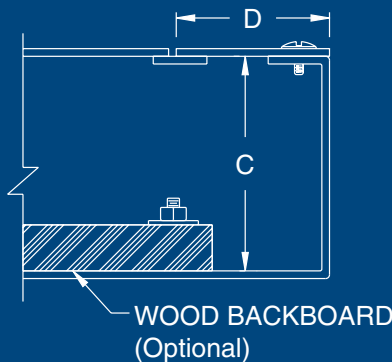

TYPE A

FLUSH MOUNT

SURFACE MOUNT

TYPE B

TYPE B TELEPHONE CABINET IS AVAILABLE w/DOUBLE DOORS AND LEVER HANDLE

Construction:

- Fabricated in accordance with UL specifications from code gauge steel.
- Removable trim.
- Cabinets 36" and under have an AB-16 flush locking latch.
- Cabinets 37" and over have an AB-6 three point latch handle with roller arms.
- Surface or flush covers.
- Continuous hinge.
- Optional Backboard studs for mounting optional Backboard.