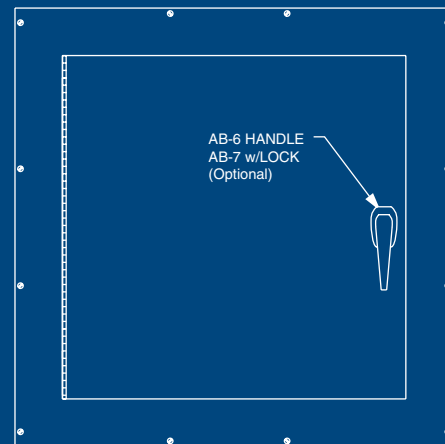

TYPE A

FLUSH MOUNT

SURFACE MOUNT

TYPE B

TYPE B TELEPHONE CABINET IS AVAILABLE w/DOUBLE DOORS AND LEVER HANDLE

Construction:

- Fabricated in accordance with UL specifications from code gauge steel.
- Removable trim.
- Cabinets 36" and under have an AB-16 flush locking latch.
- Cabinets 37" and over have an AB-6 three point latch handle with roller arms.
- Surface or flush covers.
- Continuous hinge.
- Optional Backboard studs for mounting optional Backboard.

Catalog Number	Type	Enclosure Size (AxBxC)	"D"	Weight	Backboard Catalog Number	Panel Weight	Catalog Number	Type	Enclosure Size (AxBxC)	"D"	Weight	Backboard Catalog Number	Panel Weight
AB-884T	A	8x8x4	1 1/16"	7	NA	NA	AB-16126T	A	16x12x6	1 1/16"	14	AB-1612TB	1
AB-10104T	A	10x10x4	1 1/16"	9	AB-1010TB	1	AB-18126T	A	18x12x6	1 1/16"	18	AB-1812TB	1
AB-12124T	A	12x12x4	1 1/16"	11	AB-1212TB	1	AB-24126T	A	24x12x6	1 1/16"	23	AB-2412TB	2
AB-16124T	A	16x12x4	1 1/16"	13	AB-1612TB	1	AB-18186T	A	18x18x6	2 1/4"	25	AB-1818TB	2
AB-18124T	A	18x12x4	1 1/16"	16	AB-1812TB	1	AB-24186T	A	24x18x6	2 1/4"	30	AB-2418TB	3
AB-24124T	A	24x12x4	1 1/16"	22	AB-2412TB	2	AB-30186T	A	30x18x6	2 1/4"	38	AB-3018TB	3
AB-18184T	A	18x18x4	2 1/4"	23	AB-1818TB	2	AB-24246T	A	24x24x6	2 1/4"	37	AB-2424TB	4
AB-24184T	A	24x18x4	2 1/4"	28	AB-2418TB	3	AB-30246T	A	30x24x6	2 1/4"	45	AB-3024TB	5
AB-30184T	A	30x18x4	2 1/4"	33	AB-3018TB	3	AB-36246T	A	36x24x6	2 1/4"	59	AB-3624TB	6
AB-24244T	A	24x24x4	2 1/4"	35	AB-2424TB	4	AB-30306T	A	30x30x6	2 1/4"	62	AB-3030TB	6
AB-30244T	A	30x24x4	2 1/4"	40	AB-3024TB	5	AB-36306T	A	36x30x6	2 1/4"	78	AB-3630TB	7
AB-36244T	A	36x24x4	2 1/4"	57	AB-3624TB	6	AB-48306T	B	48x30x6	3 1/4"	124	AB-4830TB	8
AB-30304T	A	30x30x4	2 1/4"	60	AB-3030TB	6	AB-48366T	B	48x36x6	3 1/4"	150	AB-4836TB	12
AB-36304T	A	36x30x4	2 1/4"	71	AB-3630TB	7							
AB-48304T	B	48x30x4	3 1/4"	101	AB-4830TB	8							