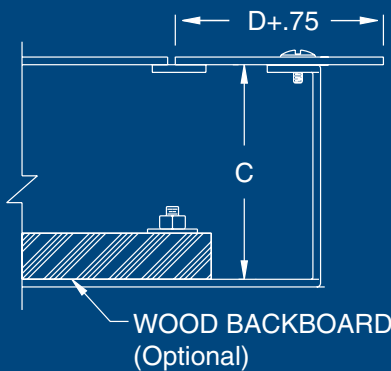

TYPE A

FLUSH MOUNT

SURFACE MOUNT

TYPE B

TYPE B TELEPHONE CABINET IS AVAILABLE w/DOUBLE DOORS AND LEVER HANDLE

Construction:

- Fabricated in accordance with UL specifications from code gauge steel.
- Removable trim.
- Cabinets 36" and under have an AB-16 flush locking latch.
- Cabinets 37" and over have an AB-6 three point latch handle with roller arms.
- Surface or flush covers.
- Continuous hinge.
- Optional Backboard studs for mounting optional Backboard.

Catalog Number	Type	Enclosure Size (AxBxC)	"D"	Weight	Backboard Catalog Number	Panel Weight	Catalog Number	Type	Enclosure Size (AxBxC)	"D"	Weight	Backboard Catalog Number	Panel Weight
AB-884T	A	8x8x4	1 1/16"	7	NA	NA	AB-16126T	A	16x12x6	1 1/16"	14	AB-1612TB	1
AB-10104T	A	10x10x4	1 1/16"	9	AB-1010TB	1	AB-18126T	A	18x12x6	1 1/16"	18	AB-1812TB	1
AB-12124T	A	12x12x4	1 1/16"	11	AB-1212TB	1	AB-24126T	A	24x12x6	1 1/16"	23	AB-2412TB	2
AB-16124T	A	16x12x4	1 1/16"	13	AB-1612TB	1	AB-18186T	A	18x18x6	2 1/4"	25	AB-1818TB	2
AB-18124T	A	18x12x4	1 1/16"	16	AB-1812TB	1	AB-24186T	A	24x18x6	2 1/4"	30	AB-2418TB	3
AB-24124T	A	24x12x4	1 1/16"	22	AB-2412TB	2	AB-30186T	A	30x18x6	2 1/4"	38	AB-3018TB	3
AB-18184T	A	18x18x4	2 1/4"	23	AB-1818TB	2	AB-24246T	A	24x24x6	2 1/4"	37	AB-2424TB	4
AB-24184T	A	24x18x4	2 1/4"	28	AB-2418TB	3	AB-30246T	A	30x24x6	2 1/4"	45	AB-3024TB	5
AB-30184T	A	30x18x4	2 1/4"	33	AB-3018TB	3	AB-36246T	A	36x24x6	2 1/4"	59	AB-3624TB	6
AB-24244T	A	24x24x4	2 1/4"	35	AB-2424TB	4	AB-30306T	A	30x30x6	2 1/4"	62	AB-3030TB	6
AB-30244T	A	30x24x4	2 1/4"	40	AB-3024TB	5	AB-36306T	A	36x30x6	2 1/4"	78	AB-3630TB	7
AB-36244T	A	36x24x4	2 1/4"	57	AB-3624TB	6	AB-48306T	B	48x30x6	3 1/4"	124	AB-4830TB	8
AB-30304T	A	30x30x4	2 1/4"	60	AB-3030TB	6	AB-48366T	B	48x36x6	3 1/4"	150	AB-4836TB	12
AB-36304T	A	36x30x4	2 1/4"	71	AB-3630TB	7							
AB-48304T	B	48x30x4	3 1/4"	101	AB-4830TB	8							