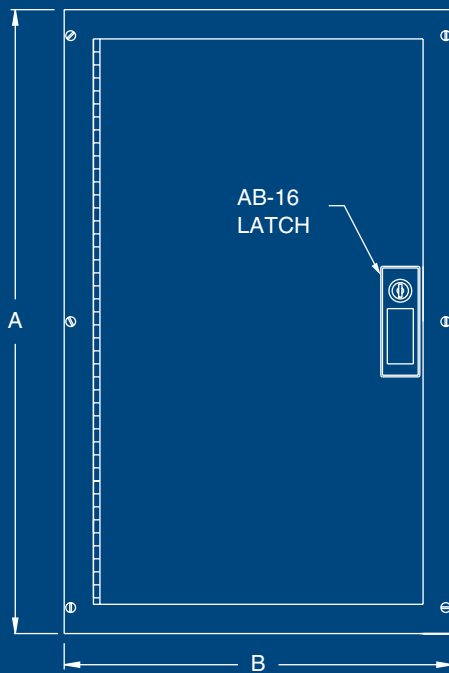

TYPE A

FLUSH MOUNT

SURFACE MOUNT

TYPE B

TYPE B TELEPHONE CABINET IS AVAILABLE w/DOUBLE DOORS AND LEVER HANDLE

Construction:

- Fabricated in accordance with UL specifications from code gauge steel.
- Removable trim.
- Cabinets 36" and under have an AB-16 flush locking latch.
- Cabinets 37" and over have an AB-6 three point latch handle with roller arms.
- Surface or flush covers.
- Continuous hinge.
- Optional Backboard studs for mounting optional Backboard.

Catalog Number	Type	Enclosure Size (AxBxC)	"D"	Weight	Backboard Catalog Number	Panel Weight	Catalog Number	Type	Enclosure Size (AxBxC)	"D"	Weight	Backboard Catalog Number	Panel Weight
AB-884T	A	8x8x4	1 1/16"	7	NA	NA	AB-16126T	A	16x12x6	1 1/16"	14	AB-1612TB	1
AB-10104T	A	10x10x4	1 1/16"	9	AB-1010TB	1	AB-18126T	A	18x12x6	1 1/16"	18	AB-1812TB	1
AB-12124T	A	12x12x4	1 1/16"	11	AB-1212TB	1	AB-24126T	A	24x12x6	1 1/16"	23	AB-2412TB	2
AB-16124T	A	16x12x4	1 1/16"	13	AB-1612TB	1	AB-18186T	A	18x18x6	2 1/4"	25	AB-1818TB	2
AB-18124T	A	18x12x4	1 1/16"	16	AB-1812TB	1	AB-24186T	A	24x18x6	2 1/4"	30	AB-2418TB	3
AB-24124T	A	24x12x4	1 1/16"	22	AB-2412TB	2	AB-30186T	A	30x18x6	2 1/4"	38	AB-3018TB	3
AB-18184T	A	18x18x4	2 1/4"	23	AB-1818TB	2	AB-24246T	A	24x24x6	2 1/4"	37	AB-2424TB	4
AB-24184T	A	24x18x4	2 1/4"	28	AB-2418TB	3	AB-30246T	A	30x24x6	2 1/4"	45	AB-3024TB	5
AB-30184T	A	30x18x4	2 1/4"	33	AB-3018TB	3	AB-36246T	A	36x24x6	2 1/4"	59	AB-3624TB	6
AB-24244T	A	24x24x4	2 1/4"	35	AB-2424TB	4	AB-30306T	A	30x30x6	2 1/4"	62	AB-3030TB	6
AB-30244T	A	30x24x4	2 1/4"	40	AB-3024TB	5	AB-36306T	A	36x30x6	2 1/4"	78	AB-3630TB	7
AB-36244T	A	36x24x4	2 1/4"	57	AB-3624TB	6	AB-48306T	B	48x30x6	3 1/4"	124	AB-4830TB	8
AB-30304T	A	30x30x4	2 1/4"	60	AB-3030TB	6	AB-48366T	B	48x36x6	3 1/4"	150	AB-4836TB	12
AB-36304T	A	36x30x4	2 1/4"	71	AB-3630TB	7							
AB-48304T	B	48x30x4	3 1/4"	101	AB-4830TB	8							