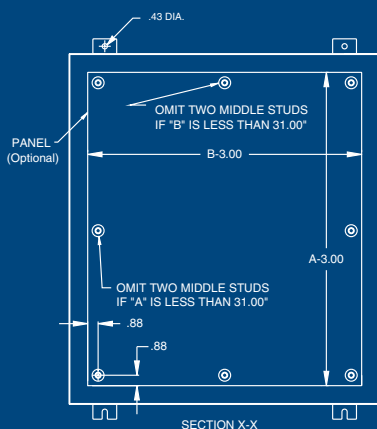

NEMA 4X STAINLESS STEEL ENCLOSURES

Type 4 & 12 Enclosures

Austin NEMA 4X stainless steel single door enclosures are Underwriters Laboratories Listed and are designed for use primarily to provide a degree of protection against windblown dust and rain, splashing water, hose directed water and damage from external ice formation.

Construction:

- Fabricated in accordance with UL specifications from 14 or 12 gauge Type 304 stainless steel standard, Type 316 stainless steel optional.
- All seams continuously welded and ground smooth.
- Rolled lip around three sides of door and all sides of door opening for watertight seal.
- Neoprene gasket attached to door with oil resistant adhesive.
- Clamps on three sides of door for watertight seal.
- Stainless steel external hardware.
- Hasp and staple provided for padlocking.
- External mounting feet.
- Standard plastic self-adhesive print pocket.
- Standard collar studs for mounting optional panel.

Finish:

Austin NEMA 4X stainless steel single door enclosures are provided standard in type 304 polished stainless steel. Optional panels are painted white, stainless steel panels are unpainted.

Options:

- Custom box size or construction.
- Type 316 stainless steel.

**INDUSTRY
STANDARDS**

UL 50 Types 4X, 4 & 12
UL 508 Types 4X, 4 & 12
NEMA Types 4X, 4 & 12
CUL Types 4X, 4 & 12

Austin Electrical Enclosures
Post Office Box 2320
Yadkinville, NC 27055

Phone: 336.468.2851
800.288.2851