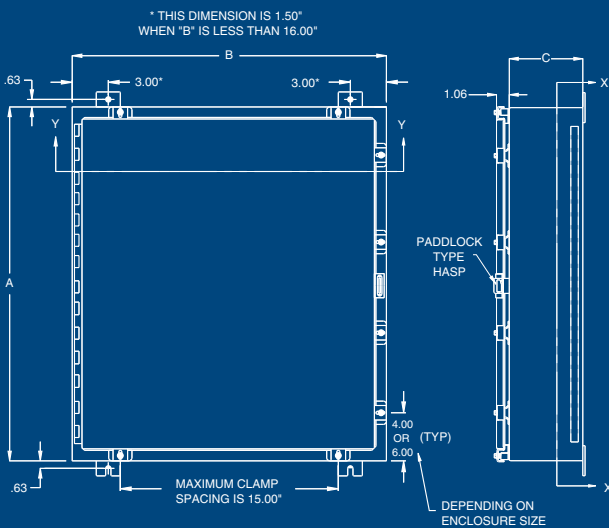

NEMA 4X STAINLESS STEEL ENCLOSURES

Type 4 & 12 Enclosures

Austin NEMA 4X stainless steel single door enclosures are Underwriters Laboratories Listed and are designed for use primarily to provide a degree of protection against windblown dust and rain, splashing water, hose directed water and damage from external ice formation.

Construction:

- Fabricated in accordance with UL specifications from 14 or 12 gauge Type 304 stainless steel standard, Type 316 stainless steel optional.
- All seams continuously welded and ground smooth.
- Rolled lip around three sides of door and all sides of door opening for watertight seal.
- Neoprene gasket attached to door with oil resistant adhesive.
- Clamps on three sides of door for watertight seal.
- Stainless steel external hardware.
- Hasp and staple provided for padlocking.
- External mounting feet.
- Standard plastic self-adhesive print pocket.
- Standard collar studs for mounting optional panel.

Finish:

Austin NEMA 4X stainless steel single door enclosures are provided standard in type 304 polished stainless steel. Optional panels are painted white, stainless steel panels are unpainted.

Options:

- Custom box size or construction.
- Type 316 stainless steel.

**INDUSTRY
STANDARDS**

UL 50 Types 4X, 4 & 12
UL 508 Types 4X, 4 & 12
NEMA Types 4X, 4 & 12
CUL Types 4X, 4 & 12

Austin Electrical Enclosures
Post Office Box 2320
Yadkinville, NC 27055

Phone: 336.468.2851
800.288.2851