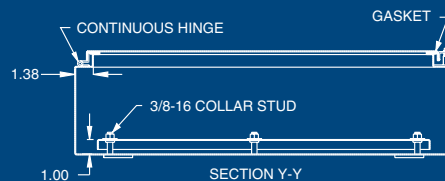

NEMA 4X STAINLESS STEEL ENCLOSURES

Type 4 & 12 Enclosures

Austin NEMA 4X stainless steel single door enclosures are Underwriters Laboratories Listed and are designed for use primarily to provide a degree of protection against windblown dust and rain, splashing water, hose directed water and damage from external ice formation.

Construction:

- Fabricated in accordance with UL specifications from 14 or 12 gauge Type 304 stainless steel standard, Type 316 stainless steel optional.
- All seams continuously welded and ground smooth.
- Rolled lip around three sides of door and all sides of door opening for watertight seal.
- Neoprene gasket attached to door with oil resistant adhesive.
- Clamps on three sides of door for watertight seal.
- Stainless steel external hardware.
- Hasp and staple provided for padlocking.
- External mounting feet.
- Standard plastic self-adhesive print pocket.
- Standard collar studs for mounting optional panel.

Finish:

Austin NEMA 4X stainless steel single door enclosures are provided standard in type 304 polished stainless steel. Optional panels are painted white, stainless steel panels are unpainted.

Options:

- Custom box size or construction.
- Type 316 stainless steel.

**INDUSTRY
STANDARDS**

UL 50 Types 4X, 4 & 12
UL 508 Types 4X, 4 & 12
NEMA Types 4X, 4 & 12
CUL Types 4X, 4 & 12

Austin Electrical Enclosures
Post Office Box 2320
Yadkinville, NC 27055

Phone: 336.468.2851
800.288.2851