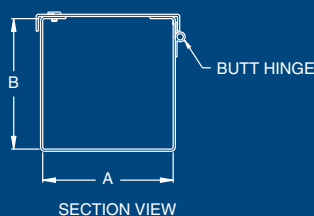

AUSTIN HINGE COVER TROUGHS

Austin hinge cover troughs are Underwriters Laboratories Listed for use of indoor wiring.

Construction:

- Fabricated in accordance with UL specifications from code gauge steel.
- End caps spot welded in.
- Single sheet steel for body.
- Cover attached to trough with butt hinges one side and screws on opposite side.

Wireways
& Trough
Products

Finish:

Austin hinge cover troughs are provided standard in galvanized steel. An ANSI 61 gray polyester powder coating over CRS is available on request.

Options:

- Special knockouts or knockout arrangements.
- Special materials.
- Special finishes.
- Custom trough size or construction.

**INDUSTRY
STANDARDS**

UL 870
NEMA Type 1
CUL 870

Austin Electrical Enclosures
Post Office Box 2320
Yadkinville, NC 27055

Phone: 336.468.2851
800.288.2851