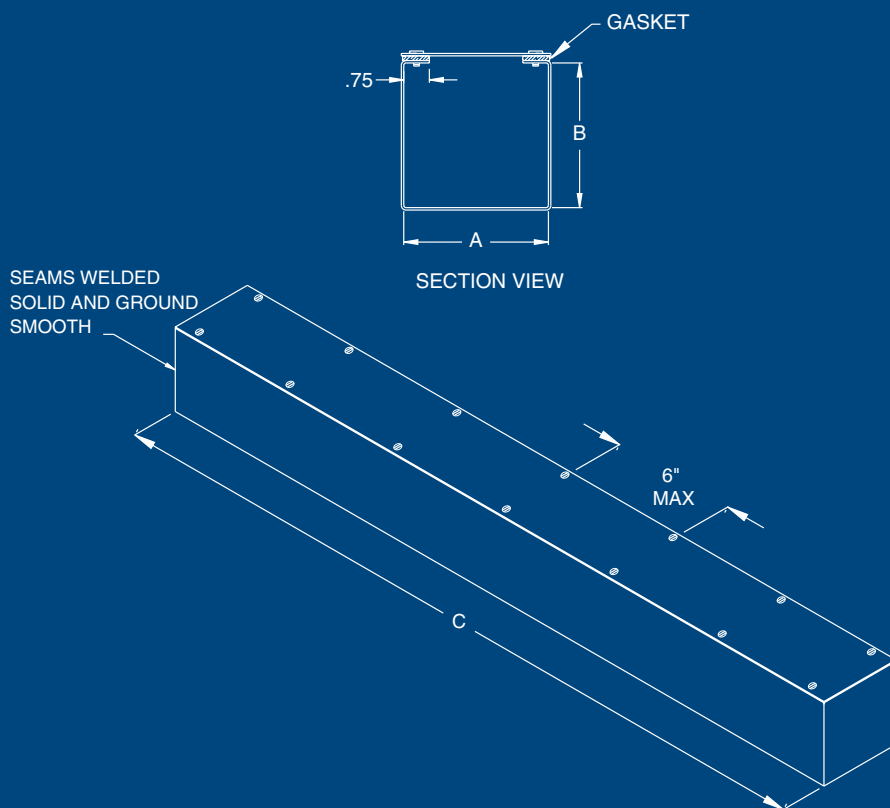

# AUSTIN SCREW COVER GASKETED TROUGHS

Austin gasketed screw cover troughs are Underwriters Laboratories Listed and are designed to protect from rain, sleet, or snow in outdoor use. Indoor use, gasketed troughs protect from dust and moisture.

## Construction:

- Fabricated in accordance with UL specifications from code gauge steel.
- Continuously welded seams ground smooth.
- Neoprene gasket attached to cover with oil resistant adhesive.

Wireways  
& Trough  
Products

# AUSTIN SCREW COVER GASKETED TROUGHS

Catalog Number	Trough Size (AxBxC)	Weight	Catalog Number	Trough Size (AxBxC)	Weight
AB-4412GST	4x4x12	4	AB-8884GST	8x8x84	52
AB-4424GST	4x4x24	8	AB-8896GST	8x8x96	59
AB-4436GST	4x4x36	11	AB-88120GST	8x8x120	73
AB-4448GST	4x4x48	15			
AB-4460GST	4x4x60	18	AB-101024GST	10x10x24	27
AB-4472GST	4x4x72	22	AB-101036GST	10x10x36	30
AB-4484GST	4x4x84	25	AB-101048GST	10x10x48	47
AB-4496GST	4x4x96	29	AB-101060GST	10x10x60	58
			AB-101072GST	10x10x72	69
AB-6612GST	6x6x12	7	AB-101096GST	10x10x96	91
AB-6624GST	6x6x24	12	AB-1010120GST	10x10x120	112
AB-6636GST	6x6x36	17			
AB-6648GST	6x6x48	22	AB-121224GST	12x12x24	33
AB-6660GST	6x6x60	28	AB-121236GST	12x12x36	45
AB-6672GST	6x6x72	33	AB-121248GST	12x12x48	58
AB-6684GST	6x6x84	39	AB-121260GST	12x12x60	71
AB-6696GST	6x6x96	44	AB-121272GST	12x12x72	84
AB-66120GST	6x6x120	54	AB-121296GST	12x12x96	110
			AB-1212120GST	12x12x120	135
AB-8824GST	8x8x24	17			
AB-8836GST	8x8x36	24	AB-181836GST	18x18x36	74
AB-8848GST	8x8x48	31	AB-181860GST	18x18x60	113
AB-8860GST	8x8x60	38	AB-181896GST	18x18x96	172
AB-8872GST	8x8x72	45	AB-1818120GST	18x18x120	212