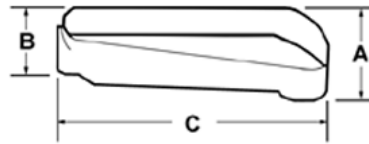

Aluminum

Images

Application

Mogul style conduit body for use with threaded rigid/IMC conduit allows extra access to inside of raceway for pulling wire. Split diagonal cover and body ensures ease in wire bending. Raintight.

Product Information

Material: Aluminum

Finish: Enamel paint

[Download Photo Image](#)

[Download Dimensional Image](#)

Dimension A in Inches: 3-1/2

Dimension B in Inches: 2-3/4

Dimension C in Inches: 9-5/8

Application: Mogul style conduit body for use with threaded rigid/IMC conduit allows extra access to inside of raceway for pulling wire. Split diagonal cover and body ensures ease in wire bending. Raintight.