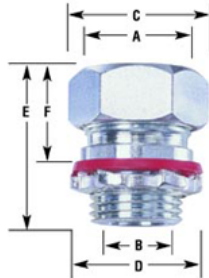

### Images

[Download Photo Image](#)

[Download Dimensional Image](#)

Dimension A in Inches: .450-.560  
Dimension B in Inches: .937  
Dimension C in Inches: 1.440  
Dimension D in Inches: 1.500  
Dimension E in Inches: 1-3/4  
Dimension F in Inches: 1-1/8

### Application

These watertight fittings are designed for both indoor and outdoor applications. All fittings can be used in chemical and treatment plants as well as for offshore applications. Straight connector for use with portable cord provides liquid tight and water tight protection. Typical applications include wiring of motors, transformers, advanced machinery, refrigeration, and tools.

### Certifications & Codes:

NEMA Standard: FB-1  
UL File Number: E11259  
UL Standard: UL514B  
UNSPSC: 39121431

**Catalog ID:** CGA772560

**UPC Number:** 78174787721

**Description:** Connector, cord grip, straight, aluminum, k.o. size 1", cord range .450-.560