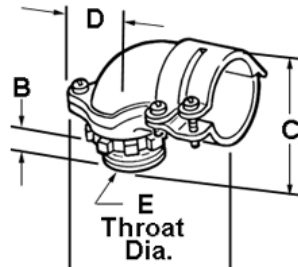

## 90° - Large Size- Malleable

### Application

90 Degrees fitting with cover used for connecting flexible metal conduit to box or enclosure.

**Catalog ID:** 807-I

**UPC Number:** 781747108074

**Description:** Connector, 90 Degrees, Malleable Iron, Insulated Throat, Size K.O. 1 Inch

**Application:** 90 Degrees fitting with cover used for connecting flexible metal conduit to box or enclosure.