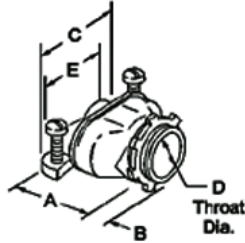

### Images

[Download Photo Image](#)

[Download Dimensional Image](#)

Dimension A in Inches: 1-3/16  
Dimension B in Inches: 7/16  
Dimension C in Inches: 2-3/16  
Dimension D in Inches: .618  
Dimension E in Inches: 1-5/8

### Application

Strap type fitting used to connect 3/8" flexible metal conduit or 14/2 to 10/3 (.430" to 610") armored cable to box or enclosure.